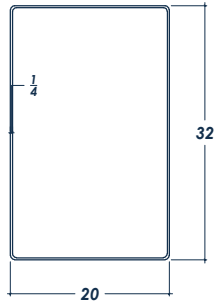

20" RECTANGULAR

FRONT VIEW

(no counter top)

SIDE VIEW

(with counter top)

BACK VIEW

(no counter top)

ISOMETRIC VIEW

(with counter top)