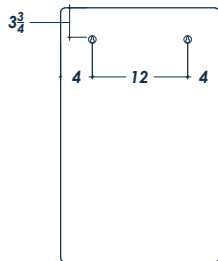

20" RECTANGULAR

FRONT VIEW

(no counter top)

SIDE VIEW

(with counter top)

BACK VIEW

(no counter top)

ISOMETRIC VIEW