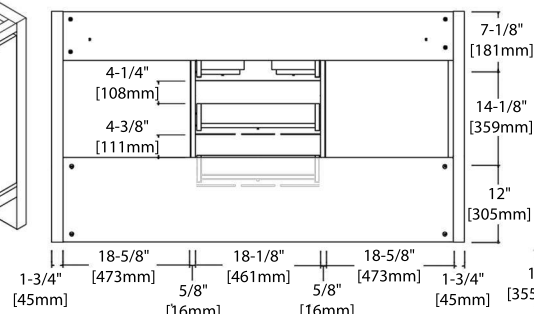

INSTALLATION MANUAL

Dimensions are $\pm 1/8''$

20" VANITY

V8014 20

BACK VIEW

C04 2020

24" VANITY

V8014 24

BACK VIEW

SINGLE HOLE (C04 2418)

8" WIDESPREAD (C04 2418 TH)

30" VANITY

V8014 30

BACK VIEW

SINGLE HOLE (C04 3018)

8" WIDESPREAD (C04 3018 TH)

36" VANITY

V8014 36

BACK VIEW

TOP-MOUNT CERAMIC BASIN

48" VANITY

V8014 48

BACK VIEW

TOP-MOUNT CERAMIC BASIN

60" VANITY

V8014 60

BACK VIEW

UNDERMOUNT BASIN - C09 2114

20" MIRROR / MEDICINE CABINET

M6014 20

MC7014 20

24" MIRROR / MEDICINE CABINET