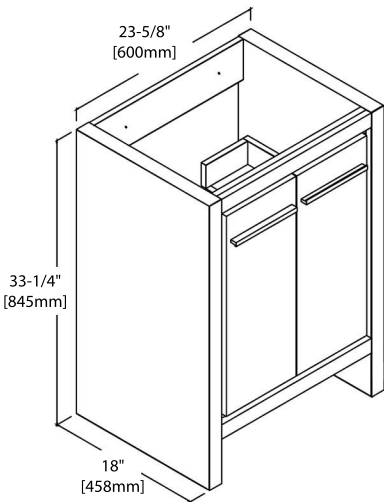

INSTALLATION MANUAL

Dimensions are $\pm 1/8''$

20" VANITY

V8014 20

BACK VIEW

C04 2020

24" VANITY

V8014 24

BACK VIEW

SINGLE HOLE (C04 2418)

8" WIDESPREAD (C04 2418 TH)

30" VANITY

V8014 30

BACK VIEW

SINGLE HOLE (C04 3018)

8" WIDESPREAD (C04 3018 TH)

36" VANITY

V8014 36

BACK VIEW

TOP-MOUNT CERAMIC BASIN

48" VANITY

V8014 48

BACK VIEW

TOP-MOUNT CERAMIC BASIN