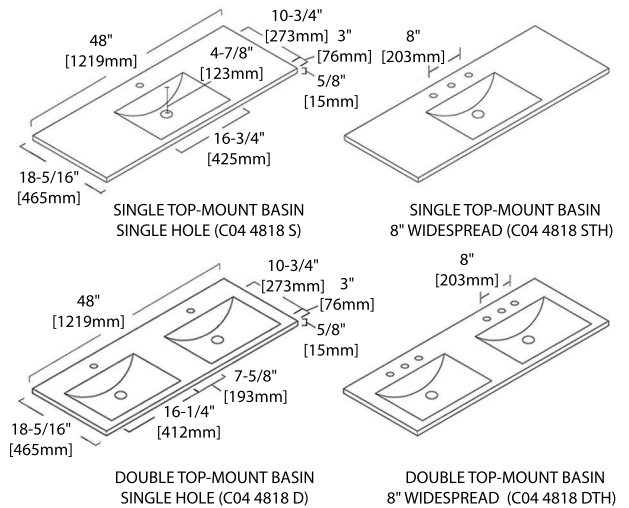

INSTALLATION MANUAL

Dimensions are $\pm 1/8''$

20" VANITY

V8014 20

BACK VIEW

C04 2020

24" VANITY

V8014 24

BACK VIEW

SINGLE HOLE (C04 2418)

8" WIDESPREAD (C04 2418 TH)

30" VANITY

V8014 30

BACK VIEW

SINGLE HOLE (C04 3018)

8" WIDESPREAD (C04 3018 TH)

36" VANITY

V8014 36

BACK VIEW

TOP-MOUNT CERAMIC BASIN

48" VANITY

V8014 48

BACK VIEW

TOP-MOUNT CERAMIC BASIN