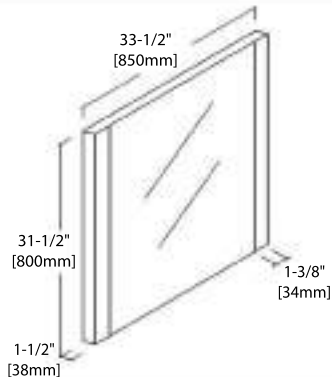

36" VANITY

V8014 36

BACK VIEW

TOP-MOUNT CERAMIC BASIN

48" VANITY

V8014 48

BACK VIEW

TOP-MOUNT CERAMIC BASIN

M6014 24

MC7014 24

30" MIRROR / MEDICINE CABINET

M6014 30

MC7014 30

36" MIRROR

M6014 36

48" MIRROR