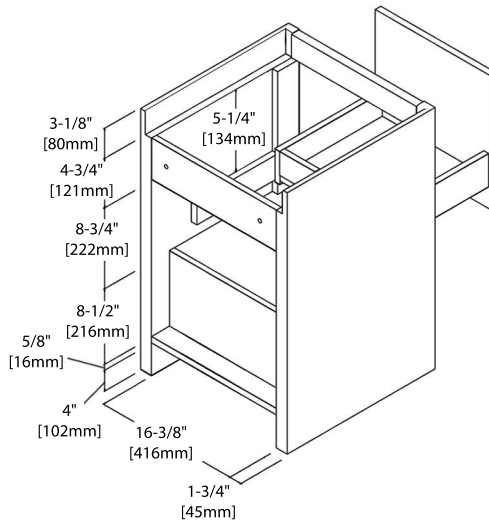

INSTALLATION MANUAL

Dimensions are $\pm 1/8''$

20" VANITY

V8014 20

BACK VIEW

C04 2020

24" VANITY

V8014 24

BACK VIEW

SINGLE HOLE (C04 2418)

8" WIDESPREAD (C04 2418 TH)

30" VANITY

V8014 30

BACK VIEW

SINGLE HOLE (C04 3018)

8" WIDESPREAD (C04 3018 TH)

36" VANITY

V8014 36

BACK VIEW

TOP-MOUNT CERAMIC BASIN

48" VANITY

V8014 48

BACK VIEW

TOP-MOUNT CERAMIC BASIN