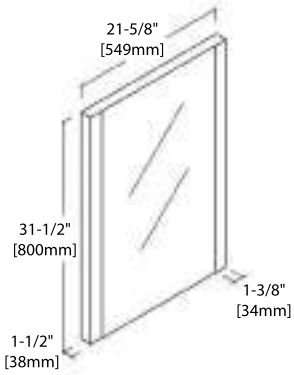

INSTALLATION MANUAL

Dimensions are $\pm 1/8''$

20" VANITY

V8014 20

BACK VIEW

C04 2020

24" VANITY

V8014 24

36" VANITY

V8014 36

BACK VIEW

TOP-MOUNT CERAMIC BASIN

48" VANITY

V8014 48

BACK VIEW

TOP-MOUNT CERAMIC BASIN

60" VANITY

V8014 60

BACK VIEW

UNDERMOUNT BASIN - C09 2114

20" MIRROR / MEDICINE CABINET

M6014 20

MC7014 20

24" MIRROR / MEDICINE CABINET

M6014 24

MC7014 24

30" MIRROR / MEDICINE CABINET

M6014 30

MC7014 30

36" MIRROR

M6014 36

48" MIRROR