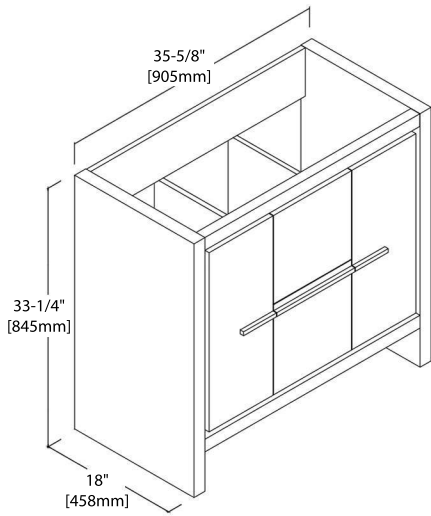

INSTALLATION MANUAL

Dimensions are $\pm 1/8''$

20" VANITY

V8014 20

BACK VIEW

C04 2020

24" VANITY

V8014 24

BACK VIEW

SINGLE HOLE (C04 2418)

8" WIDESPREAD (C04 2418 TH)

30" VANITY

V8014 30

BACK VIEW

SINGLE HOLE (C04 3018)

8" WIDESPREAD (C04 3018 TH)

36" VANITY

V8014 36

BACK VIEW

TOP-MOUNT CERAMIC BASIN

48" VANITY

V8014 48

BACK VIEW

TOP-MOUNT CERAMIC BASIN