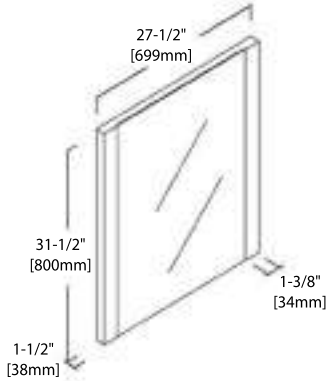

INSTALLATION MANUAL

Dimensions are $\pm 1/8''$

20" VANITY

V8014 20

BACK VIEW

C04 2020

24" VANITY

V8014 24

36" VANITY

V8014 36

BACK VIEW

TOP-MOUNT CERAMIC BASIN

48" VANITY

V8014 48

BACK VIEW

TOP-MOUNT CERAMIC BASIN

60" VANITY

V8014 60

BACK VIEW

UNDERMOUNT BASIN - C09 2114

20" MIRROR / MEDICINE CABINET

M6014 20

MC7014 20

24" MIRROR / MEDICINE CABINET

M6014 24

MC7014 24

30" MIRROR / MEDICINE CABINET

M6014 30

MC7014 30

36" MIRROR

M6014 36

48" MIRROR