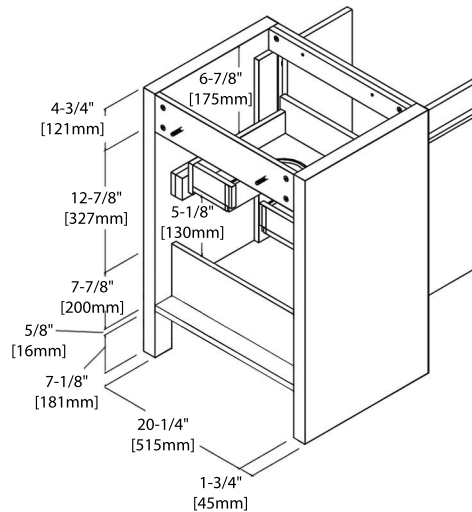

INSTALLATION MANUAL

Dimensions are $\pm 1/8''$

20" VANITY

V8014 20

BACK VIEW

C04 2020

24" VANITY

V8014 24

BACK VIEW

SINGLE HOLE (C04 2418)

8" WIDESPREAD (C04 2418 TH)

30" VANITY

V8014 30

BACK VIEW

SINGLE HOLE (C04 3018)

8" WIDESPREAD (C04 3018 TH)

36" VANITY

V8014 36

BACK VIEW

TOP-MOUNT CERAMIC BASIN

48" VANITY

V8014 48

BACK VIEW

TOP-MOUNT CERAMIC BASIN