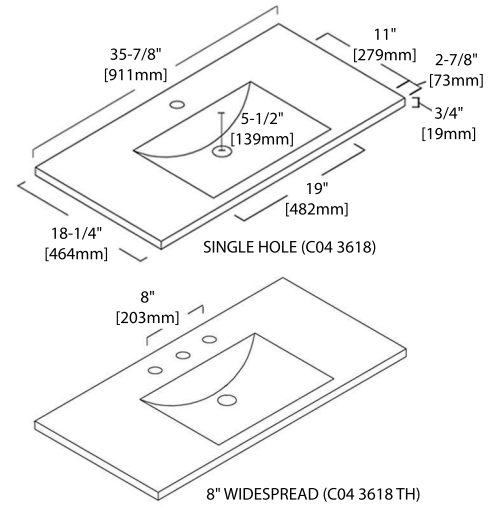

INSTALLATION MANUAL

Dimensions are $\pm 1/8''$

20" VANITY

V8014 20

BACK VIEW

C04 2020

24" VANITY

V8014 24

BACK VIEW

SINGLE HOLE (C04 2418)

8" WIDESPREAD (C04 2418 TH)

30" VANITY

V8014 30

BACK VIEW

SINGLE HOLE (C04 3018)

8" WIDESPREAD (C04 3018 TH)

36" VANITY

V8014 36

BACK VIEW

TOP-MOUNT CERAMIC BASIN

48" VANITY

V8014 48

BACK VIEW

TOP-MOUNT CERAMIC BASIN