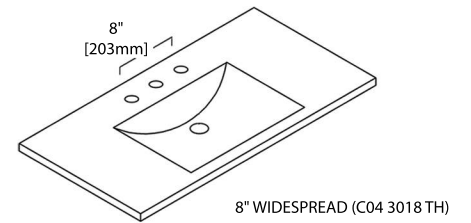

INSTALLATION MANUAL

Dimensions are $\pm 1/8''$

20" VANITY

V8014 20

BACK VIEW

C04 2020

24" VANITY

V8014 24

BACK VIEW

SINGLE HOLE (C04 2418)

8" WIDESPREAD (C04 2418 TH)

30" VANITY

V8014 30

BACK VIEW

SINGLE HOLE (C04 3018)

8" WIDESPREAD (C04 3018 TH)

36" VANITY

V8014 36

BACK VIEW

TOP-MOUNT CERAMIC BASIN

48" VANITY

V8014 48

BACK VIEW

TOP-MOUNT CERAMIC BASIN