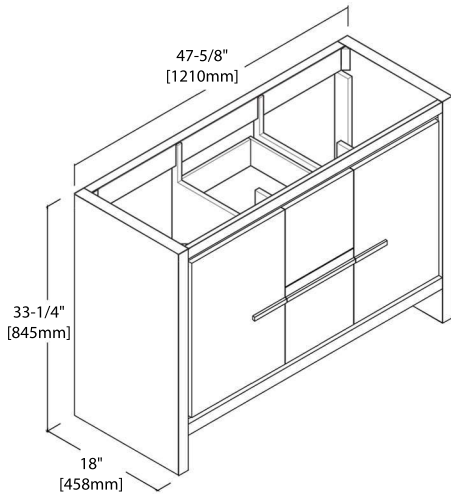

INSTALLATION MANUAL

Dimensions are $\pm 1/8''$

20" VANITY

V8014 20

BACK VIEW

C04 2020

24" VANITY

V8014 24

BACK VIEW

SINGLE HOLE (C04 2418)

8" WIDESPREAD (C04 2418 TH)

30" VANITY

V8014 30

BACK VIEW

SINGLE HOLE (C04 3018)

8" WIDESPREAD (C04 3018 TH)

36" VANITY

V8014 36

BACK VIEW

TOP-MOUNT CERAMIC BASIN

48" VANITY

V8014 48

BACK VIEW

TOP-MOUNT CERAMIC BASIN