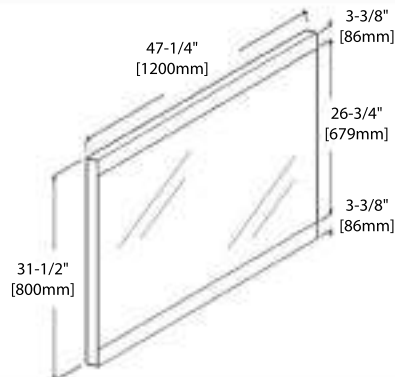

36" VANITY

V8014 36

BACK VIEW

TOP-MOUNT CERAMIC BASIN

48" VANITY

V8014 48

BACK VIEW

TOP-MOUNT CERAMIC BASIN

M6014 24

MC7014 24

30" MIRROR / MEDICINE CABINET

M6014 30

MC7014 30

36" MIRROR

M6014 36

48" MIRROR