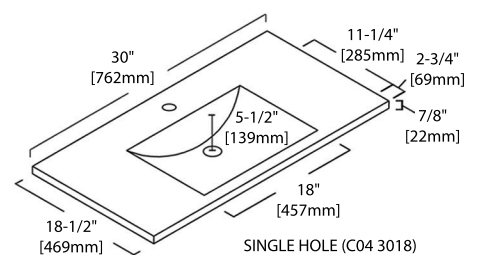

INSTALLATION MANUAL

Dimensions are $\pm 1/8''$

20" VANITY

V8014 20

BACK VIEW

C04 2020

24" VANITY

V8014 24

BACK VIEW

SINGLE HOLE (C04 2418)

8" WIDESPREAD (C04 2418 TH)

30" VANITY

V8014 30

BACK VIEW

SINGLE HOLE (C04 3018)

8" WIDESPREAD (C04 3018 TH)

36" VANITY

V8014 36

BACK VIEW

TOP-MOUNT CERAMIC BASIN

48" VANITY

V8014 48

BACK VIEW

TOP-MOUNT CERAMIC BASIN