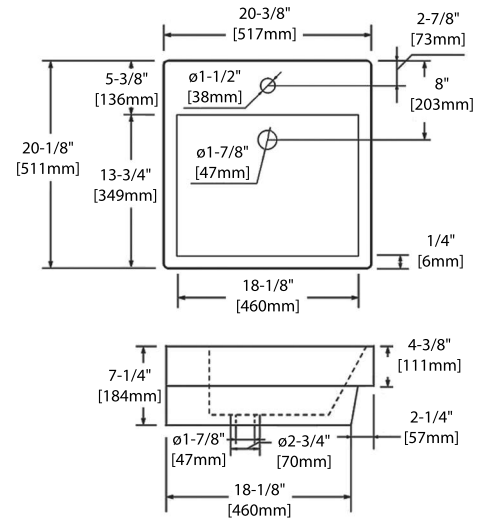

INSTALLATION MANUAL

Dimensions are $\pm 1/8''$

20" VANITY

V8014 20

BACK VIEW

C04 2020

24" VANITY

V8014 24

BACK VIEW

SINGLE HOLE (C04 2418)

8" WIDESPREAD (C04 2418 TH)

30" VANITY

V8014 30

BACK VIEW

SINGLE HOLE (C04 3018)

8" WIDESPREAD (C04 3018 TH)

36" VANITY

V8014 36

BACK VIEW

TOP-MOUNT CERAMIC BASIN

48" VANITY

V8014 48

BACK VIEW

TOP-MOUNT CERAMIC BASIN