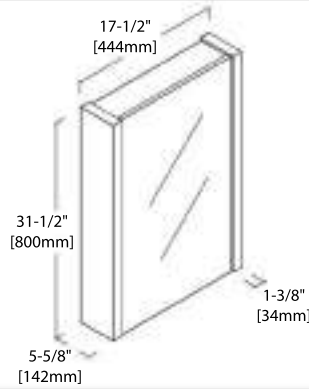

INSTALLATION MANUAL

Dimensions are $\pm 1/8''$

20" VANITY

V8014 20

BACK VIEW

C04 2020

24" VANITY

V8014 24

36" VANITY

V8014 36

BACK VIEW

TOP-MOUNT CERAMIC BASIN

48" VANITY

V8014 48

BACK VIEW

TOP-MOUNT CERAMIC BASIN

60" VANITY

V8014 60

BACK VIEW

UNDERMOUNT BASIN - C09 2114

20" MIRROR / MEDICINE CABINET

M6014 20

MC7014 20

24" MIRROR / MEDICINE CABINET

M6014 24

MC7014 24

30" MIRROR / MEDICINE CABINET

M6014 30

MC7014 30

36" MIRROR

M6014 36

48" MIRROR