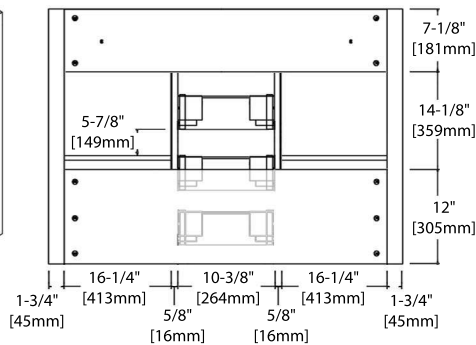

INSTALLATION MANUAL

Dimensions are $\pm 1/8''$

20" VANITY

V8014 20

BACK VIEW

C04 2020

24" VANITY

V8014 24

36" VANITY

V8014 36

BACK VIEW

TOP-MOUNT CERAMIC BASIN

48" VANITY

V8014 48

BACK VIEW

TOP-MOUNT CERAMIC BASIN

60" VANITY

V8014 60

BACK VIEW

UNDERMOUNT BASIN - C09 2114

20" MIRROR / MEDICINE CABINET

M6014 20

MC7014 20

24" MIRROR / MEDICINE CABINET

M6014 24

MC7014 24

30" MIRROR / MEDICINE CABINET

M6014 30

MC7014 30

36" MIRROR

M6014 36

48" MIRROR