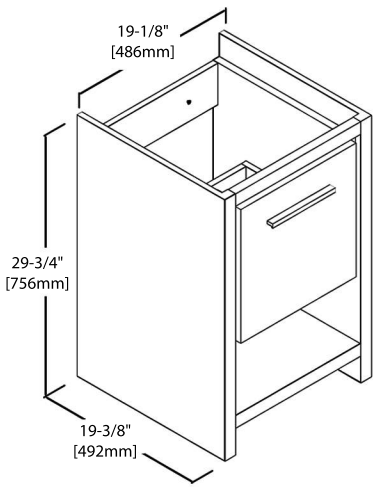

INSTALLATION MANUAL

Dimensions are $\pm 1/8''$

20" VANITY

V8014 20

BACK VIEW

C04 2020

24" VANITY

V8014 24

BACK VIEW

SINGLE HOLE (C04 2418)

8" WIDESPREAD (C04 2418 TH)

30" VANITY

V8014 30

BACK VIEW

SINGLE HOLE (C04 3018)

8" WIDESPREAD (C04 3018 TH)

36" VANITY

V8014 36

BACK VIEW

TOP-MOUNT CERAMIC BASIN

48" VANITY

V8014 48

BACK VIEW

TOP-MOUNT CERAMIC BASIN