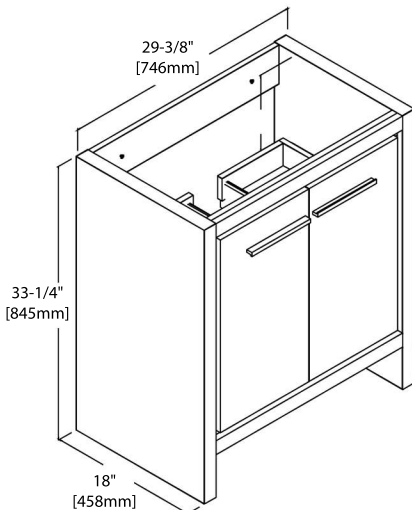

INSTALLATION MANUAL

Dimensions are $\pm 1/8''$

20" VANITY

V8014 20

BACK VIEW

C04 2020

24" VANITY

V8014 24

BACK VIEW

SINGLE HOLE (C04 2418)

8" WIDESPREAD (C04 2418 TH)

30" VANITY

V8014 30

BACK VIEW

SINGLE HOLE (C04 3018)

8" WIDESPREAD (C04 3018 TH)

36" VANITY

V8014 36

BACK VIEW

TOP-MOUNT CERAMIC BASIN

48" VANITY

V8014 48

BACK VIEW

TOP-MOUNT CERAMIC BASIN