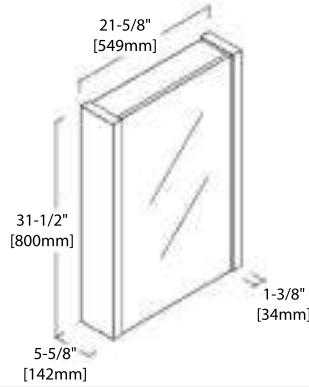

INSTALLATION MANUAL

Dimensions are $\pm 1/8''$

20" VANITY

V8014 20

BACK VIEW

C04 2020

24" VANITY

V8014 24

36" VANITY

V8014 36

BACK VIEW

TOP-MOUNT CERAMIC BASIN

48" VANITY

V8014 48

BACK VIEW

TOP-MOUNT CERAMIC BASIN

60" VANITY

V8014 60

BACK VIEW

UNDERMOUNT BASIN - C09 2114

20" MIRROR / MEDICINE CABINET

M6014 20

MC7014 20

24" MIRROR / MEDICINE CABINET

M6014 24

MC7014 24

30" MIRROR / MEDICINE CABINET

M6014 30

MC7014 30

36" MIRROR

M6014 36

48" MIRROR