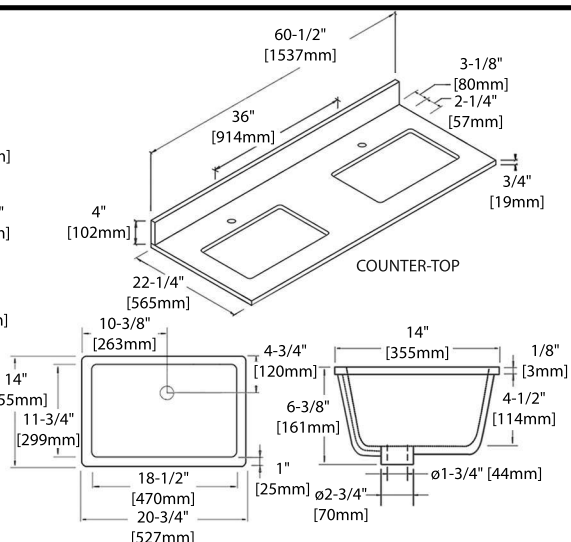

INSTALLATION MANUAL

Dimensions are $\pm 1/8''$

20" VANITY

V8014 20

BACK VIEW

C04 2020

24" VANITY

V8014 24

BACK VIEW

SINGLE HOLE (C04 2418)

8" WIDESPREAD (C04 2418 TH)

30" VANITY

V8014 30

BACK VIEW

SINGLE HOLE (C04 3018)

8" WIDESPREAD (C04 3018 TH)

36" VANITY

V8014 36

BACK VIEW

TOP-MOUNT CERAMIC BASIN

48" VANITY

V8014 48

BACK VIEW

TOP-MOUNT CERAMIC BASIN

60" VANITY

V8014 60

BACK VIEW

UNDERMOUNT BASIN - C09 2114

20" MIRROR / MEDICINE CABINET

M6014 20

MC7014 20

24" MIRROR / MEDICINE CABINET