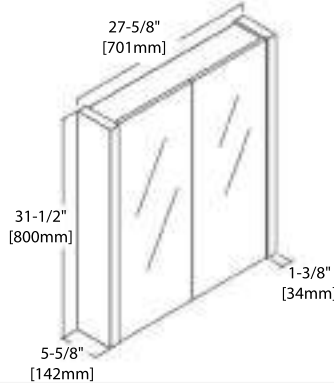

36" VANITY

V8014 36

BACK VIEW

TOP-MOUNT CERAMIC BASIN

48" VANITY

V8014 48

BACK VIEW

TOP-MOUNT CERAMIC BASIN

M6014 24

MC7014 24

30" MIRROR / MEDICINE CABINET

M6014 30

MC7014 30

36" MIRROR

M6014 36

48" MIRROR