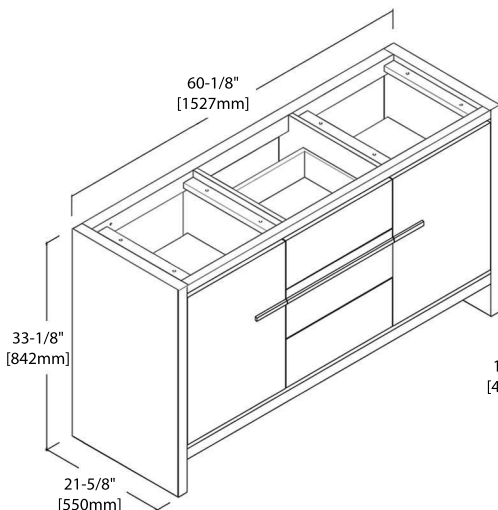

INSTALLATION MANUAL

Dimensions are $\pm 1/8''$

20" VANITY

V8014 20

BACK VIEW

C04 2020

24" VANITY

V8014 24

BACK VIEW

SINGLE HOLE (C04 2418)

8" WIDESPREAD (C04 2418 TH)

30" VANITY

V8014 30

BACK VIEW

SINGLE HOLE (C04 3018)

8" WIDESPREAD (C04 3018 TH)

36" VANITY

V8014 36

BACK VIEW

TOP-MOUNT CERAMIC BASIN

48" VANITY

V8014 48

BACK VIEW

TOP-MOUNT CERAMIC BASIN

60" VANITY

V8014 60

BACK VIEW

UNDERMOUNT BASIN - C09 2114

20" MIRROR / MEDICINE CABINET

M6014 20

MC7014 20

24" MIRROR / MEDICINE CABINET