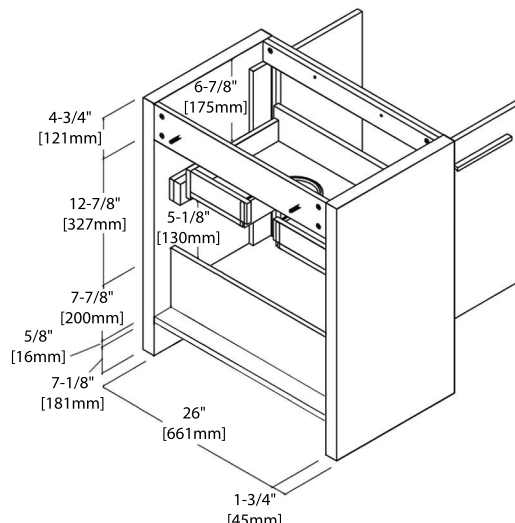

INSTALLATION MANUAL

Dimensions are $\pm 1/8''$

20" VANITY

V8014 20

BACK VIEW

C04 2020

24" VANITY

V8014 24

BACK VIEW

SINGLE HOLE (C04 2418)

8" WIDESPREAD (C04 2418 TH)

30" VANITY

V8014 30

BACK VIEW

SINGLE HOLE (C04 3018)

8" WIDESPREAD (C04 3018 TH)

36" VANITY

V8014 36

BACK VIEW

TOP-MOUNT CERAMIC BASIN

48" VANITY

V8014 48

BACK VIEW

TOP-MOUNT CERAMIC BASIN