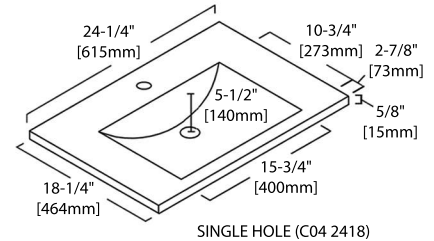

INSTALLATION MANUAL

Dimensions are $\pm 1/8''$

20" VANITY

V8014 20

BACK VIEW

C04 2020

24" VANITY

V8014 24

BACK VIEW

SINGLE HOLE (C04 2418)

8" WIDESPREAD (C04 2418 TH)

30" VANITY

V8014 30

BACK VIEW

SINGLE HOLE (C04 3018)

8" WIDESPREAD (C04 3018 TH)

36" VANITY

V8014 36

BACK VIEW

TOP-MOUNT CERAMIC BASIN

48" VANITY

V8014 48

BACK VIEW

TOP-MOUNT CERAMIC BASIN