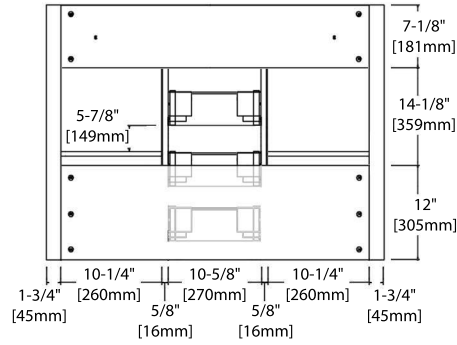

INSTALLATION MANUAL

Dimensions are $\pm 1/8''$

20" VANITY

V8014 20

BACK VIEW

C04 2020

24" VANITY

V8014 24

BACK VIEW

SINGLE HOLE (C04 2418)

8" WIDESPREAD (C04 2418 TH)

30" VANITY

V8014 30

BACK VIEW

SINGLE HOLE (C04 3018)

8" WIDESPREAD (C04 3018 TH)

36" VANITY

V8014 36

BACK VIEW

TOP-MOUNT CERAMIC BASIN

48" VANITY

V8014 48

BACK VIEW

TOP-MOUNT CERAMIC BASIN

M6014 24

MC7014 24

30" MIRROR / MEDICINE CABINET

M6014 30

MC7014 30

36" MIRROR

M6014 36

48" MIRROR