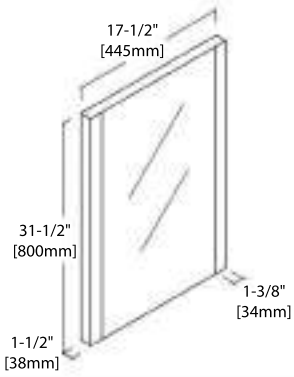

INSTALLATION MANUAL

Dimensions are $\pm 1/8''$

20" VANITY

V8014 20

BACK VIEW

C04 2020

24" VANITY

V8014 24

36" VANITY

V8014 36

BACK VIEW

TOP-MOUNT CERAMIC BASIN

48" VANITY

V8014 48

BACK VIEW

TOP-MOUNT CERAMIC BASIN

60" VANITY

V8014 60

BACK VIEW

UNDERMOUNT BASIN - C09 2114

20" MIRROR / MEDICINE CABINET

M6014 20

MC7014 20

24" MIRROR / MEDICINE CABINET

M6014 24

MC7014 24

30" MIRROR / MEDICINE CABINET

M6014 30

MC7014 30

36" MIRROR

M6014 36

48" MIRROR