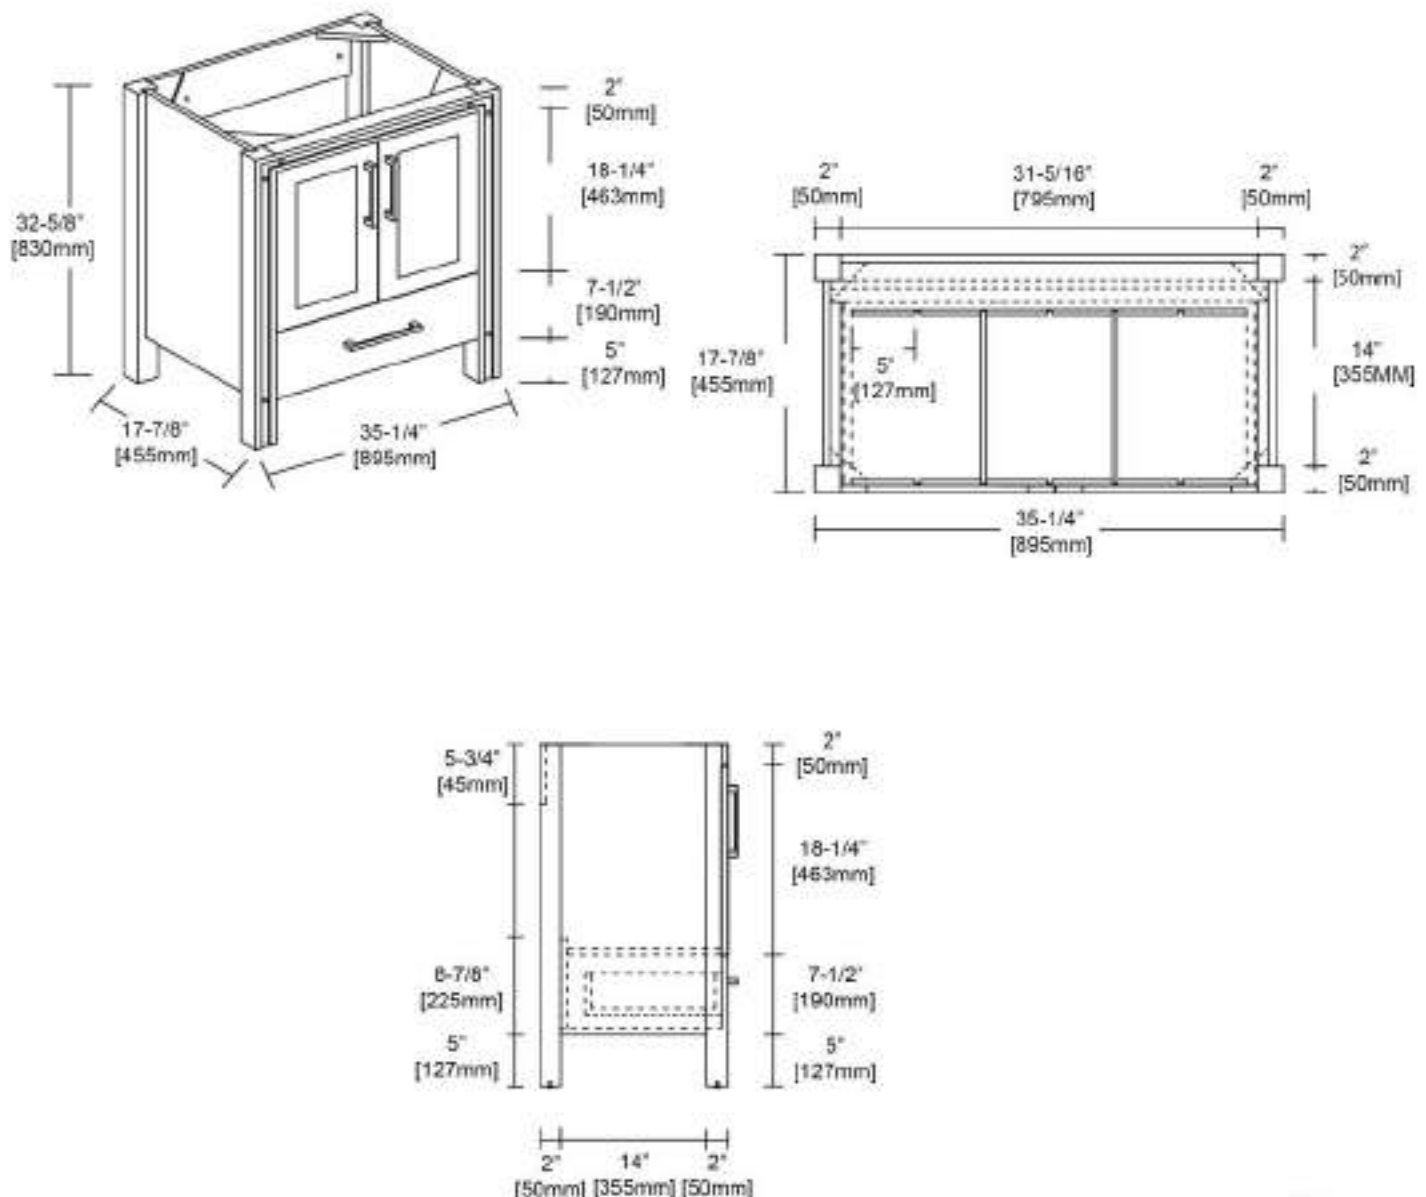

Birmingham-36"

Specification & Installation Guide

Features

- Free Standing 36" Vanity: 35-1/4" W x 17-7/8" D x 32-5/8" H
- Two Doors and One Soft Closing Drawer
- Loft design gives you a timeless classic style bathroom.
- Furniture grade water proof polyvinyl chloride board protected with several coats of polyurethane.
- Two tempered safe glass insert dividers to keep your drawer more organized.
- Compatible matching mirrors.
- Compatible LED mirrors.
- Compatible LED medicine cabinets with surface or recessed mount options.
- Compatible ceramic sink top.
- Compatible artificial stone sink top.

Colors/Finishes

- Glossy White (V8024 36 01)
- Metal Grey (V8024 36 15)

Package Dimension

- 37-5/8" W x 19-7/8" D x 35"H

Gross Weight

For clarification, please contact us at (718)-366-0088 or sales@BlossomUS.com

All dimensions are approximate and subject to standard tolerance. Specifications subject to change without prior notice.