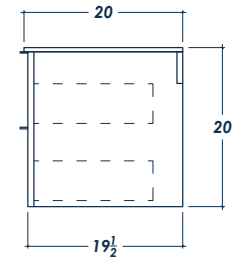

# 48" SORRENTO

## FRONT VIEW

(no counter top)

## SIDE VIEW

(with counter top)

## ISOMETRIC VIEW

(with counter top)