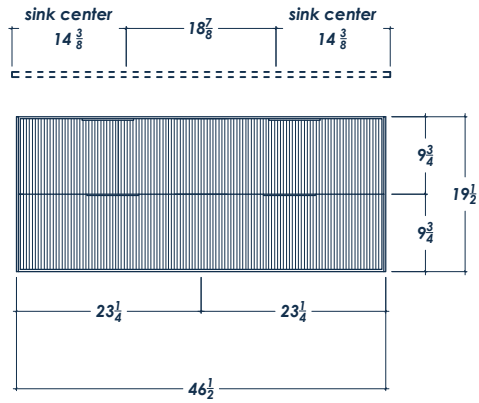

# 48" SORRENTO

## FRONT VIEW

(no counter top)

## SIDE VIEW

(with counter top)

## ISOMETRIC VIEW

(with counter top)