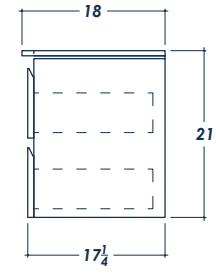

# 30" SIMENA

## FRONT VIEW

(no counter top)

## SIDE VIEW

(with counter top)

## ISOMETRIC VIEW

(with counter top)