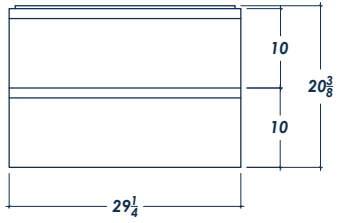

# 30" SIMENA

## FRONT VIEW

(no counter top)

## SIDE VIEW

(with counter top)

## ISOMETRIC VIEW

(with counter top)