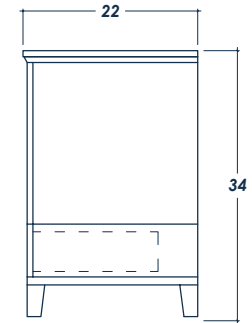

72" PALOMA

FRONT VIEW

(no counter top)

top crown: $\frac{3}{4}$
thick frame bottom: 1

SIDE VIEW

(with counter top)

BACK VIEW

(no counter top)

ISOMETRIC VIEW

(with counter top)