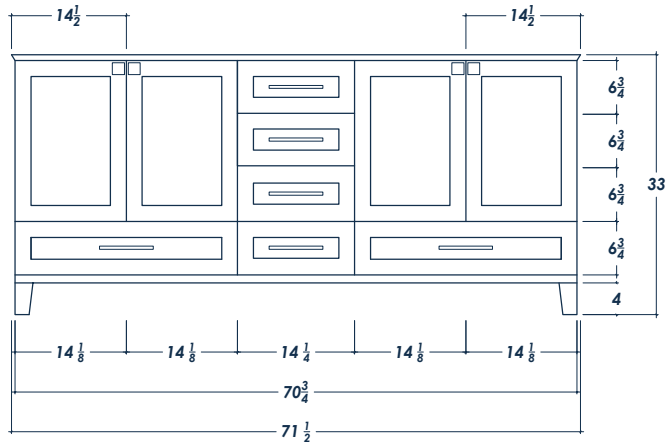

72" PALOMA

FRONT VIEW

(no counter top)

top crown: $\frac{3}{4}$
thick frame bottom: 1

SIDE VIEW

(with counter top)

BACK VIEW

(no counter top)

ISOMETRIC VIEW

(with counter top)