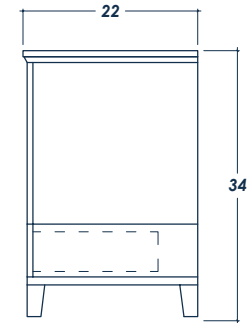

## FRONT VIEW

(no counter top)

top crown:  $\frac{3}{4}$   
thick frame bottom: 1

## SIDE VIEW

(with counter top)

## ISOMETRIC VIEW

(with counter top)