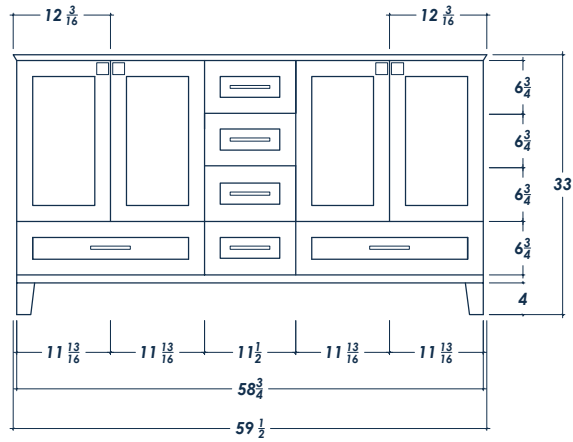

# 60" PALOMA

## FRONT VIEW

(no counter top)

top crown:  $\frac{3}{4}$   
thick frame bottom: 1

## SIDE VIEW

(with counter top)

## ISOMETRIC VIEW

(with counter top)