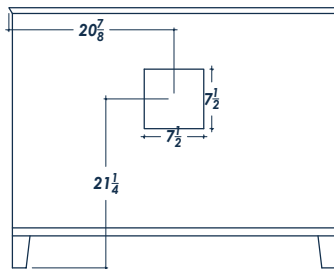

42" PALOMA

FRONT VIEW

(no counter top)

top crown: $\frac{3}{4}$
thick frame bottom: 1

SIDE VIEW

(with counter top)

BACK VIEW

(no counter top)

ISOMETRIC VIEW

(with counter top)