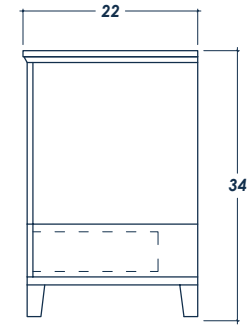

42" PALOMA

FRONT VIEW

(no counter top)

top crown: $\frac{3}{4}$
thick frame bottom: 1

SIDE VIEW

(with counter top)

BACK VIEW

(no counter top)

ISOMETRIC VIEW

(with counter top)