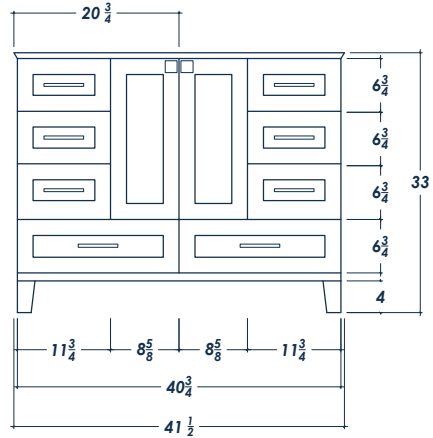

42" PALOMA

FRONT VIEW

(no counter top)

top crown: $\frac{3}{4}$
thick frame bottom: 1

SIDE VIEW

(with counter top)

BACK VIEW

(no counter top)

ISOMETRIC VIEW

(with counter top)