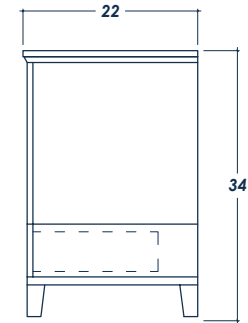

24" PALOMA

FRONT VIEW

(no counter top)

top crown: $\frac{3}{4}$
thick frame bottom: 1

SIDE VIEW

(with counter top)

BACK VIEW

(no counter top)

ISOMETRIC VIEW

(with counter top)