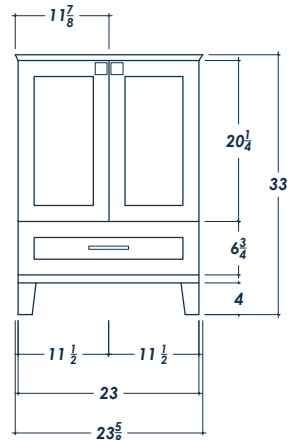

24" PALOMA

FRONT VIEW

(no counter top)

top crown: $\frac{3}{4}$
thick frame bottom: 1

SIDE VIEW

(with counter top)

BACK VIEW

(no counter top)

ISOMETRIC VIEW

(with counter top)