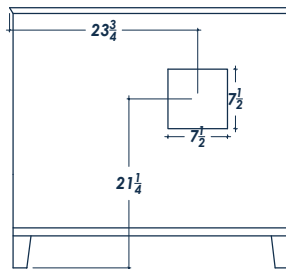

24" PALOMA

FRONT VIEW

(no counter top)

top crown: $\frac{3}{4}$
thick frame bottom: 1

SIDE VIEW

(with counter top)

BACK VIEW

(no counter top)

ISOMETRIC VIEW

(with counter top)