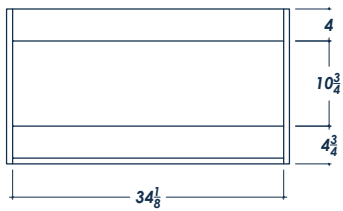

36" NOVA

FRONT VIEW

(no counter top)

SIDE VIEW

(with counter top)

BACK VIEW

(no counter top)

ISOMETRIC VIEW

(with counter top)