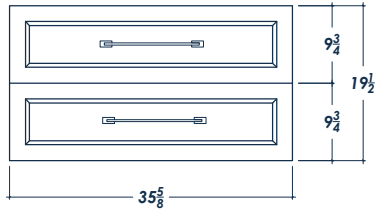

36" NOVA

FRONT VIEW

(no counter top)

SIDE VIEW

(with counter top)

BACK VIEW

(no counter top)

ISOMETRIC VIEW

(with counter top)