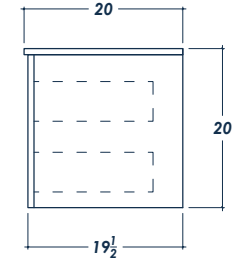

36" NOVA

FRONT VIEW

(no counter top)

SIDE VIEW

(with counter top)

BACK VIEW

(no counter top)

ISOMETRIC VIEW

(with counter top)