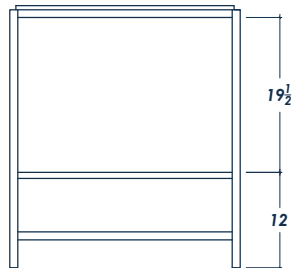

30" ARTE

FRONT VIEW

(no counter top)

SIDE VIEW

(with counter top)

BACK VIEW

(no counter top)

ISOMETRIC VIEW

(with counter top)