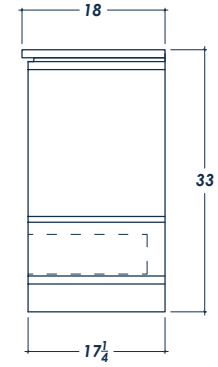

30" ARTE

FRONT VIEW

(no counter top)

SIDE VIEW

(with counter top)

BACK VIEW

(no counter top)

ISOMETRIC VIEW

(with counter top)