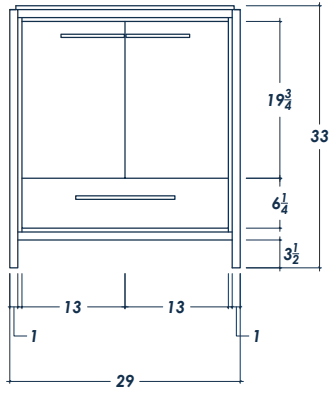

30" ARTE

FRONT VIEW

(no counter top)

SIDE VIEW

(with counter top)

BACK VIEW

(no counter top)

ISOMETRIC VIEW

(with counter top)