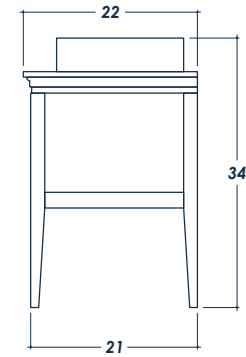

36" MANHATTAN

FRONT VIEW

(no counter top)

SIDE VIEW

(with counter top)

BACK VIEW

(no counter top)

ISOMETRIC VIEW

(with counter top)