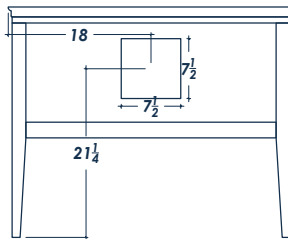

36" MANHATTAN

FRONT VIEW

(no counter top)

SIDE VIEW

(with counter top)

BACK VIEW

(no counter top)

ISOMETRIC VIEW