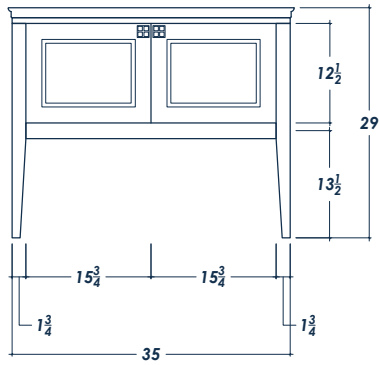

36" MANHATTAN

FRONT VIEW

(no counter top)

SIDE VIEW

(with counter top)

BACK VIEW

(no counter top)

ISOMETRIC VIEW

(with counter top)