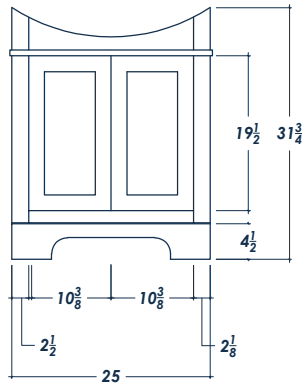

24" LUNA

FRONT VIEW

(no counter top)

SIDE VIEW

(with counter top)

BACK VIEW

(no counter top)

ISOMETRIC VIEW

(with counter top)