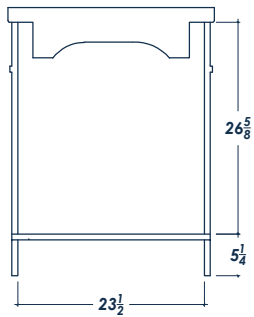

24" LUNA

FRONT VIEW

(no counter top)

SIDE VIEW

(with counter top)

BACK VIEW

(no counter top)

ISOMETRIC VIEW

(with counter top)