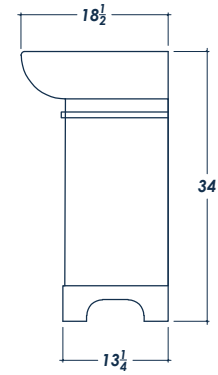

24" LUNA

FRONT VIEW

(no counter top)

SIDE VIEW

(with counter top)

BACK VIEW

(no counter top)

ISOMETRIC VIEW

(with counter top)