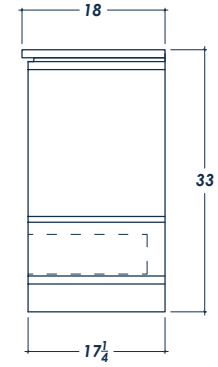

26" ARTE

FRONT VIEW

(no counter top)

SIDE VIEW

(with counter top)

BACK VIEW

(no counter top)

ISOMETRIC VIEW

(with counter top)