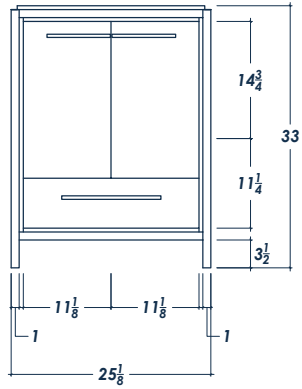

26" ARTE

FRONT VIEW

(no counter top)

SIDE VIEW

(with counter top)

BACK VIEW

(no counter top)

ISOMETRIC VIEW

(with counter top)