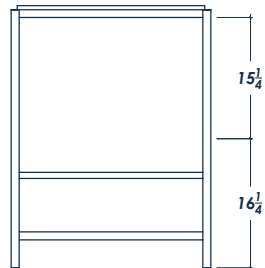

26" ARTE

FRONT VIEW

(no counter top)

SIDE VIEW

(with counter top)

BACK VIEW

(no counter top)

ISOMETRIC VIEW

(with counter top)