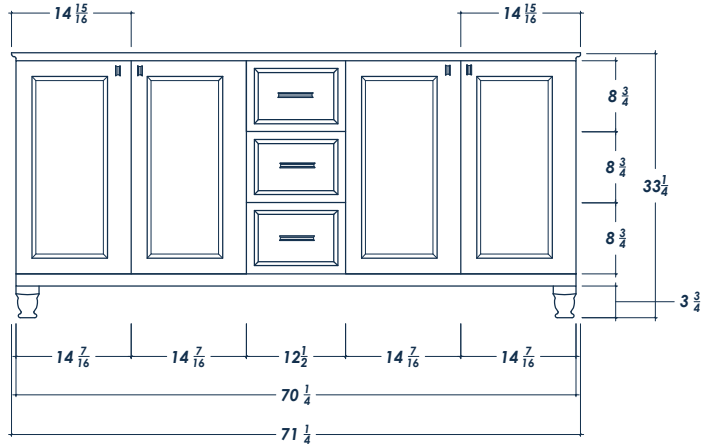

# 72" ISABEL

## FRONT VIEW

(no counter top)

top crown:  $\frac{3}{4}$   
thick frame bottom: 2

## SIDE VIEW

(with counter top)

## ISOMETRIC VIEW

(with counter top)