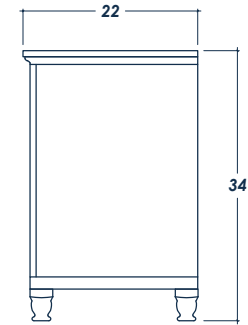

60" ISABEL

FRONT VIEW

(no counter top)

top crown: $\frac{3}{4}$
thick frame bottom: 2

SIDE VIEW

(with counter top)

BACK VIEW

(no counter top)

ISOMETRIC VIEW

(with counter top)