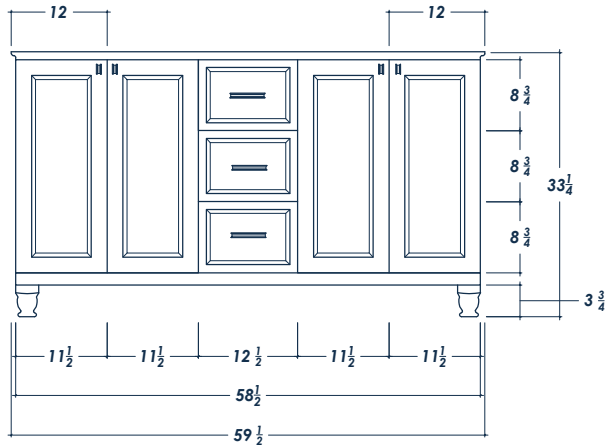

60" ISABEL

FRONT VIEW

(no counter top)

top crown: $\frac{3}{4}$
thick frame bottom: 2

SIDE VIEW

(with counter top)

BACK VIEW

(no counter top)

ISOMETRIC VIEW

(with counter top)