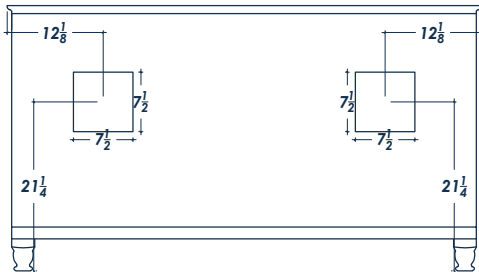

60" ISABEL

FRONT VIEW

(no counter top)

top crown: $\frac{3}{4}$
thick frame bottom: 2

SIDE VIEW

(with counter top)

BACK VIEW

(no counter top)

ISOMETRIC VIEW

(with counter top)