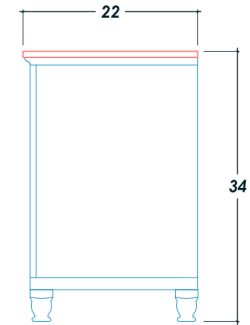

42" ISABEL

FRONT VIEW

(no counter top)

top crown: $\frac{3}{4}$
thick frame bottom: 2

SIDE VIEW

(with counter top)

BACK VIEW

(no counter top)

ISOMETRIC VIEW

(with counter top)