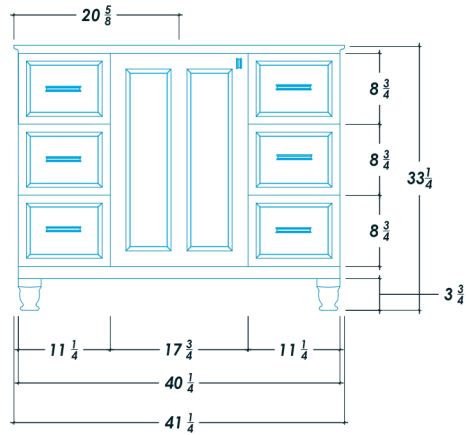

42" ISABEL

FRONT VIEW

(no counter top)

top crown: $\frac{3}{4}$
thick frame bottom: 2

SIDE VIEW

(with counter top)

BACK VIEW

(no counter top)

ISOMETRIC VIEW

(with counter top)