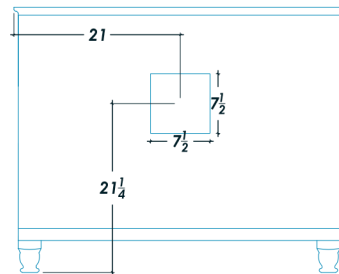

42" ISABEL

FRONT VIEW

(no counter top)

top crown: $\frac{3}{4}$
thick frame bottom: 2

SIDE VIEW

(with counter top)

BACK VIEW

(no counter top)

ISOMETRIC VIEW

(with counter top)