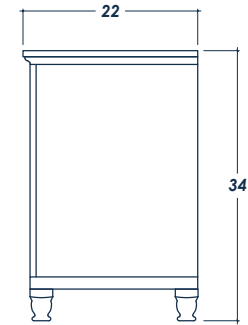

36" ISABEL

FRONT VIEW

(no counter top)

top crown: $\frac{3}{4}$
thick frame bottom: 2

SIDE VIEW

(with counter top)

BACK VIEW

(no counter top)

ISOMETRIC VIEW

(with counter top)