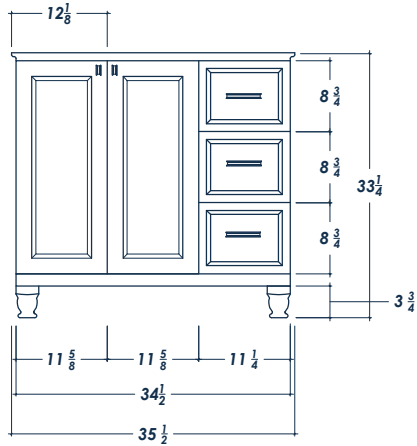

36" ISABEL

FRONT VIEW

(no counter top)

top crown: $\frac{3}{4}$
thick frame bottom: 2

SIDE VIEW

(with counter top)

BACK VIEW

(no counter top)

ISOMETRIC VIEW

(with counter top)