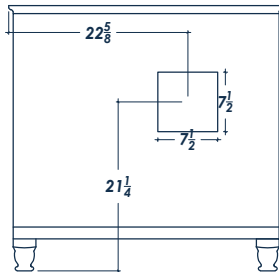

36" ISABEL

FRONT VIEW

(no counter top)

top crown: $\frac{3}{4}$
thick frame bottom: 2

SIDE VIEW

(with counter top)

BACK VIEW

(no counter top)

ISOMETRIC VIEW

(with counter top)