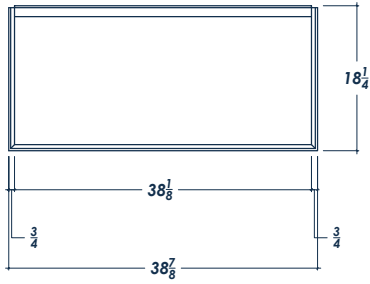

39" GALA

FRONT VIEW

(no counter top)

SIDE VIEW

(with counter top)

BACK VIEW

(no counter top)

ISOMETRIC VIEW

(with counter top)