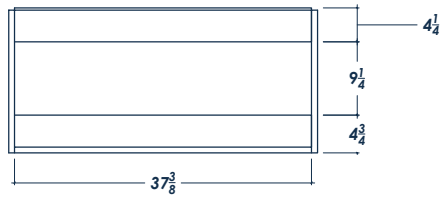

39" GALA

FRONT VIEW

(no counter top)

SIDE VIEW

(with counter top)

BACK VIEW

(no counter top)

ISOMETRIC VIEW

(with counter top)