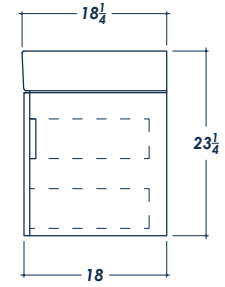

39" GALA

FRONT VIEW

(no counter top)

SIDE VIEW

(with counter top)

BACK VIEW

(no counter top)

ISOMETRIC VIEW

(with counter top)