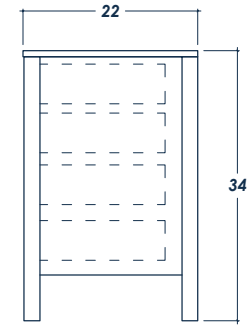

# 72" FAWNA

## FRONT VIEW

(no counter top)

## SIDE VIEW

(with counter top)

## ISOMETRIC VIEW

(with counter top)