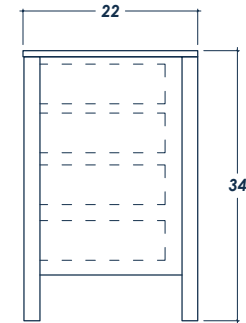

60" FAWNA

FRONT VIEW

(no counter top)

thin frames: $\frac{3}{4}$
thick frame bottom: 2

SIDE VIEW

(with counter top)

BACK VIEW

(no counter top)

ISOMETRIC VIEW

(with counter top)