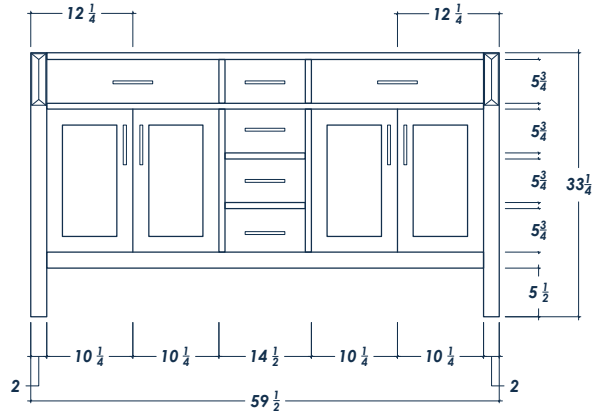

60" FAWNA

FRONT VIEW

(no counter top)

thin frames: $\frac{3}{4}$
thick frame bottom: 2

SIDE VIEW

(with counter top)

BACK VIEW

(no counter top)

ISOMETRIC VIEW

(with counter top)