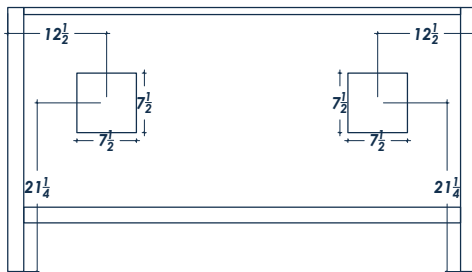

60" FAWNA

FRONT VIEW

(no counter top)

thin frames: $\frac{3}{4}$
thick frame bottom: 2

SIDE VIEW

(with counter top)

BACK VIEW

(no counter top)

ISOMETRIC VIEW

(with counter top)