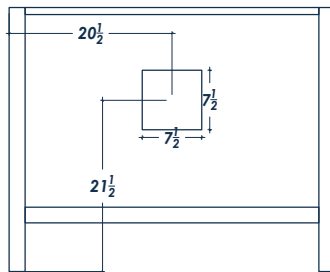

42" FAWNA

FRONT VIEW

(no counter top)

thin frames: $\frac{3}{4}$
thick frame bottom: 2

SIDE VIEW

(with counter top)

BACK VIEW

(no counter top)

ISOMETRIC VIEW

(with counter top)