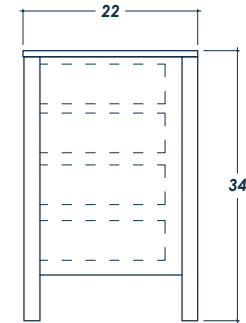

42" FAWNA

FRONT VIEW

(no counter top)

thin frames: $\frac{3}{4}$
thick frame bottom: 2

SIDE VIEW

(with counter top)

BACK VIEW

(no counter top)

ISOMETRIC VIEW

(with counter top)