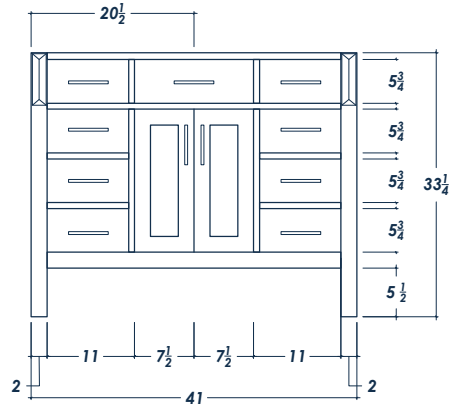

42" FAWNA

FRONT VIEW

(no counter top)

thin frames: $\frac{3}{4}$
thick frame bottom: 2

SIDE VIEW

(with counter top)

BACK VIEW

(no counter top)

ISOMETRIC VIEW

(with counter top)