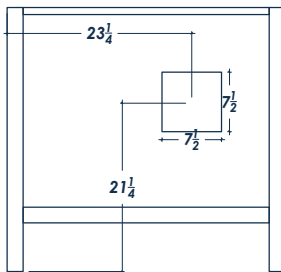

36" FAWNA

FRONT VIEW

(no counter top)

thin frames: $\frac{3}{4}$
thick frame bottom: 2

SIDE VIEW

(with counter top)

BACK VIEW

(no counter top)

ISOMETRIC VIEW

(with counter top)