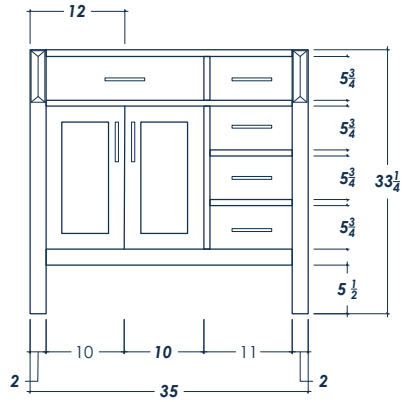

36" FAWNA

FRONT VIEW

(no counter top)

thin frames: $\frac{3}{4}$
thick frame bottom: 2

SIDE VIEW

(with counter top)

BACK VIEW

(no counter top)

ISOMETRIC VIEW

(with counter top)