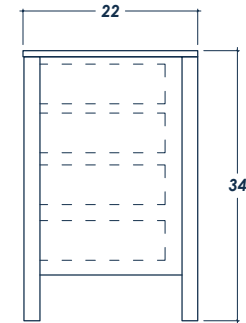

36" FAWNA

FRONT VIEW

(no counter top)

thin frames: $\frac{3}{4}$
thick frame bottom: 2

SIDE VIEW

(with counter top)

BACK VIEW

(no counter top)

ISOMETRIC VIEW

(with counter top)