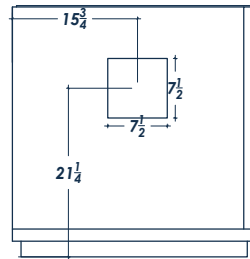

32" ADORA

FRONT VIEW

(no counter top)

SIDE VIEW

(with counter top)

BACK VIEW

(no counter top)

ISOMETRIC VIEW