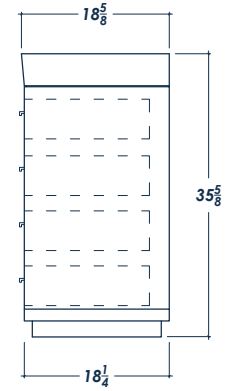

32" ADORA

FRONT VIEW

(no counter top)

SIDE VIEW

(with counter top)

BACK VIEW

(no counter top)

ISOMETRIC VIEW

(with counter top)