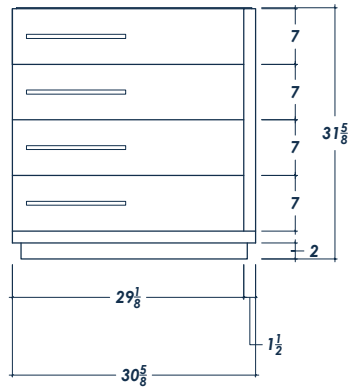

32" ADORA

FRONT VIEW

(no counter top)

SIDE VIEW

(with counter top)

BACK VIEW

(no counter top)

ISOMETRIC VIEW

(with counter top)