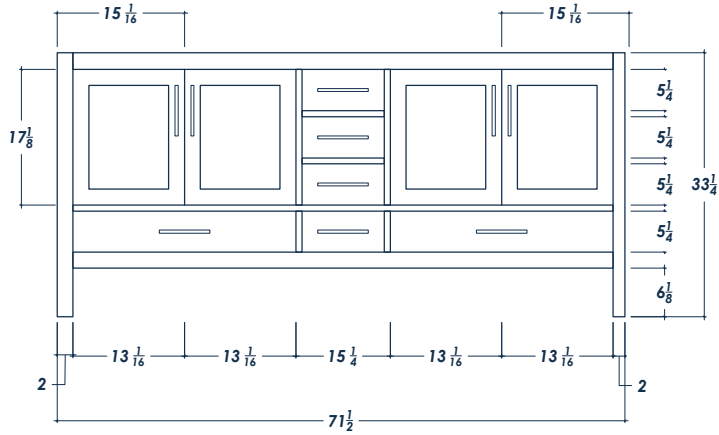

# 72" ASHLEY

## FRONT VIEW

(no counter top)

thin frames:  $\frac{3}{4}$   
thick frame bottom & top: 2

## SIDE VIEW

(with counter top)

## ISOMETRIC VIEW

(with counter top)