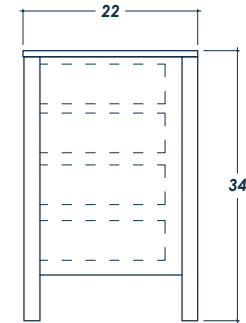

60" ASHLEY

FRONT VIEW

(no counter top)

thin frames: $\frac{3}{4}$
thick frame bottom & top: 2

SIDE VIEW

(with counter top)

BACK VIEW

(no counter top)

ISOMETRIC VIEW

(with counter top)