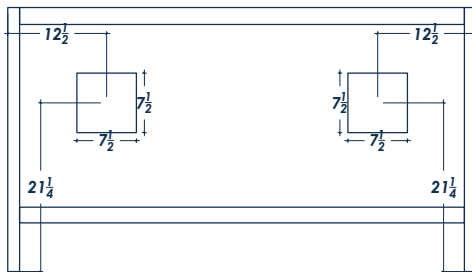

60" ASHLEY

FRONT VIEW

(no counter top)

thin frames: $\frac{3}{4}$
thick frame bottom & top: 2

SIDE VIEW

(with counter top)

BACK VIEW

(no counter top)

ISOMETRIC VIEW

(with counter top)