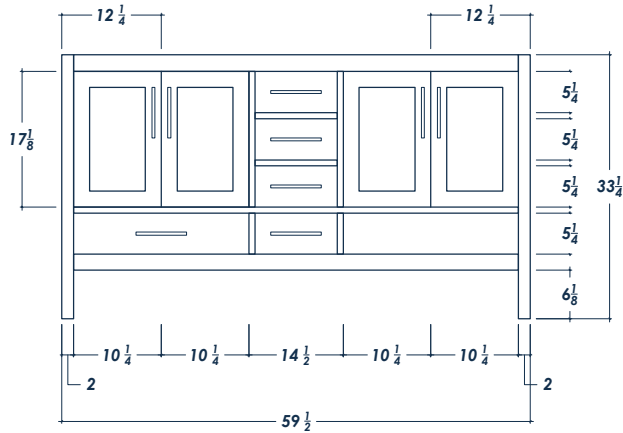

60" ASHLEY

FRONT VIEW

(no counter top)

thin frames: $\frac{3}{4}$
thick frame bottom & top: 2

SIDE VIEW

(with counter top)

BACK VIEW

(no counter top)

ISOMETRIC VIEW

(with counter top)