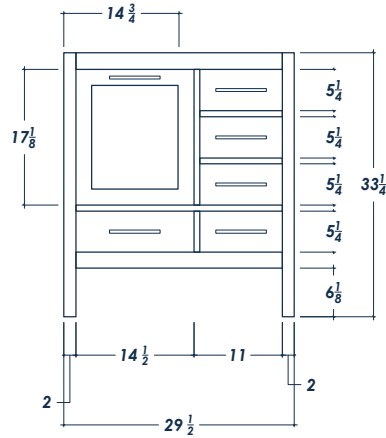

30" ASHLEY

FRONT VIEW

(no counter top)

thin frames: $\frac{3}{4}$
thick frame bottom & top: 2

SIDE VIEW

(with counter top)

BACK VIEW

(no counter top)

ISOMETRIC VIEW

(with counter top)