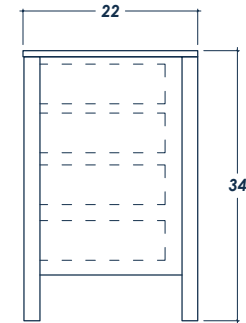

30" ASHLEY

FRONT VIEW

(no counter top)

thin frames: $\frac{3}{4}$
thick frame bottom & top: 2

SIDE VIEW

(with counter top)

BACK VIEW

(no counter top)

ISOMETRIC VIEW

(with counter top)