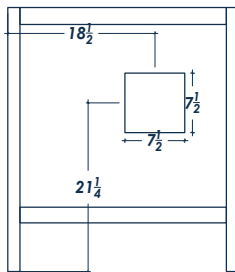

30" ASHLEY

FRONT VIEW

(no counter top)

thin frames: $\frac{3}{4}$
thick frame bottom & top: 2

SIDE VIEW

(with counter top)

BACK VIEW

(no counter top)

ISOMETRIC VIEW

(with counter top)