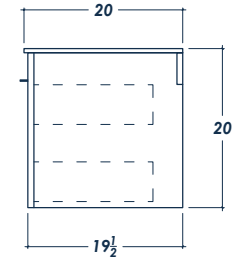

24" URBAN

FRONT VIEW

(no counter top)

SIDE VIEW

(with counter top)

BACK VIEW

(no counter top)

ISOMETRIC VIEW

(with counter top)