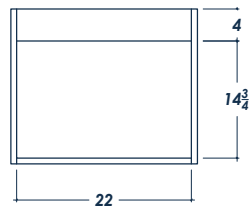

24" URBAN

FRONT VIEW

(no counter top)

SIDE VIEW

(with counter top)

BACK VIEW

(no counter top)

ISOMETRIC VIEW

(with counter top)