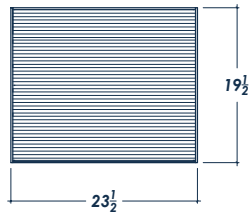

24" URBAN

FRONT VIEW

(no counter top)

SIDE VIEW

(with counter top)

BACK VIEW

(no counter top)

ISOMETRIC VIEW

(with counter top)