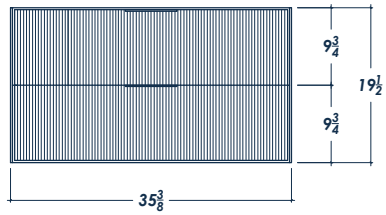

36" SORRENTO

FRONT VIEW

(no counter top)

SIDE VIEW

(with counter top)

BACK VIEW

(no counter top)

ISOMETRIC VIEW

(with counter top)