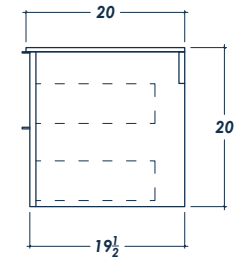

36" SORRENTO

FRONT VIEW

(no counter top)

SIDE VIEW

(with counter top)

BACK VIEW

(no counter top)

ISOMETRIC VIEW

(with counter top)