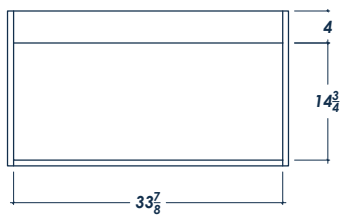

36" SORRENTO

FRONT VIEW

(no counter top)

SIDE VIEW

(with counter top)

BACK VIEW

(no counter top)

ISOMETRIC VIEW

(with counter top)