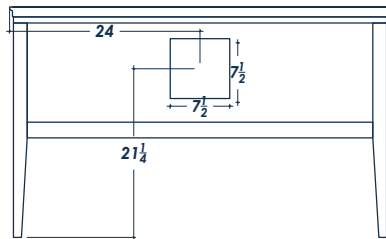

48" MANHATTAN

FRONT VIEW

(no counter top)

SIDE VIEW

(with counter top)

BACK VIEW

(no counter top)

ISOMETRIC VIEW

(with counter top)