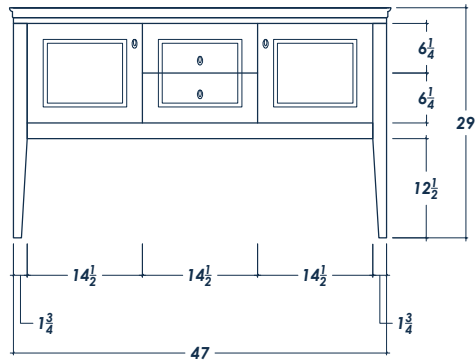

48" MANHATTAN

FRONT VIEW

(no counter top)

SIDE VIEW

(with counter top)

BACK VIEW

(no counter top)

ISOMETRIC VIEW

(with counter top)