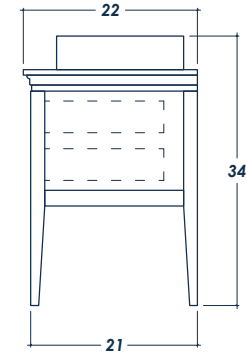

48" MANHATTAN

FRONT VIEW

(no counter top)

SIDE VIEW

(with counter top)

BACK VIEW

(no counter top)

ISOMETRIC VIEW

(with counter top)