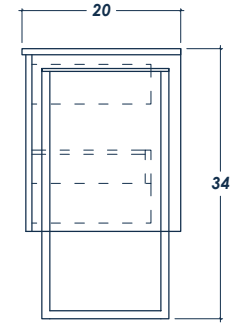

28" LINEA with legs

FRONT VIEW

(no counter top)

SIDE VIEW

(with counter top)

BACK VIEW

(no counter top)

ISOMETRIC VIEW

(with counter top)