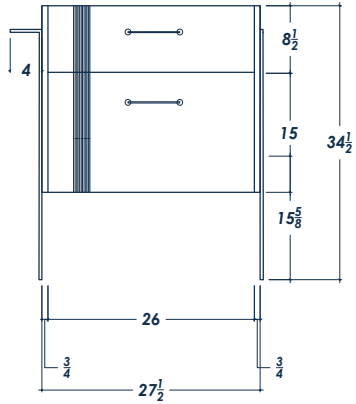

28" LINEA with legs

FRONT VIEW

(no counter top)

SIDE VIEW

(with counter top)

BACK VIEW

(no counter top)

ISOMETRIC VIEW

(with counter top)