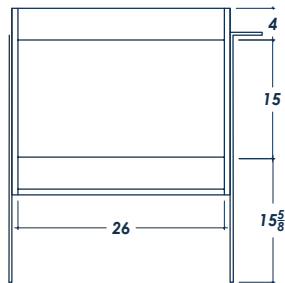

28" LINEA with legs

FRONT VIEW

(no counter top)

SIDE VIEW

(with counter top)

BACK VIEW

(no counter top)

ISOMETRIC VIEW

(with counter top)