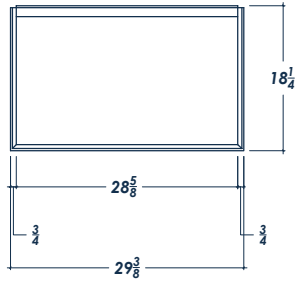

30" GALA

FRONT VIEW

(no counter top)

SIDE VIEW

(with counter top)

BACK VIEW

(no counter top)

ISOMETRIC VIEW

(with counter top)