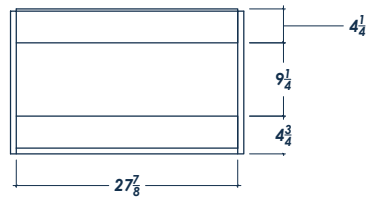

30" GALA

FRONT VIEW

(no counter top)

SIDE VIEW

(with counter top)

BACK VIEW

(no counter top)

ISOMETRIC VIEW

(with counter top)