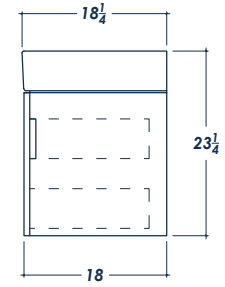

30" GALA

FRONT VIEW

(no counter top)

SIDE VIEW

(with counter top)

BACK VIEW

(no counter top)

ISOMETRIC VIEW

(with counter top)