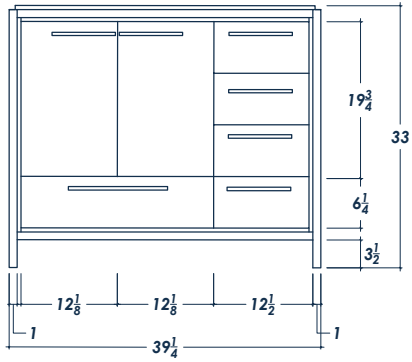

# 39" ARTE

## FRONT VIEW

(no counter top)

## SIDE VIEW

(with counter top)

## ISOMETRIC VIEW

(with counter top)