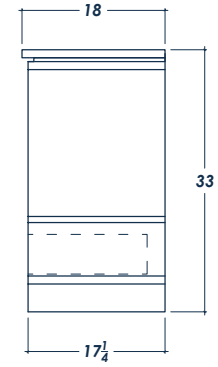

# 39" ARTE

## FRONT VIEW

(no counter top)

## SIDE VIEW

(with counter top)

## ISOMETRIC VIEW

(with counter top)