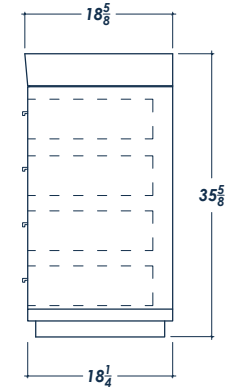

24" ADORA

FRONT VIEW

(no counter top)

SIDE VIEW

(with counter top)

BACK VIEW

(no counter top)

ISOMETRIC VIEW

(with counter top)