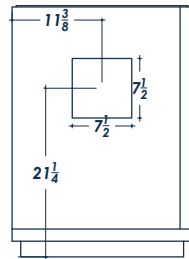

24" ADORA

FRONT VIEW

(no counter top)

SIDE VIEW

(with counter top)

BACK VIEW

(no counter top)

ISOMETRIC VIEW