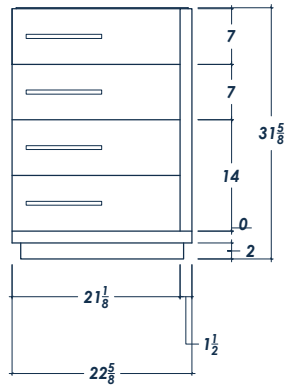

24" ADORA

FRONT VIEW

(no counter top)

SIDE VIEW

(with counter top)

BACK VIEW

(no counter top)

ISOMETRIC VIEW

(with counter top)