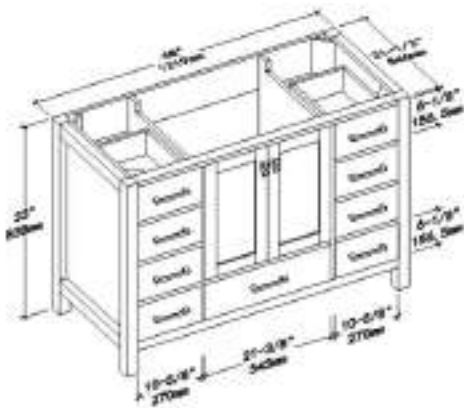

BLOSSOM®

luxury made simple

V8026 24

V8026 30

V8026 36

V8026 48

V8026 60

GENEVA

BACK VIEW

TOP VIEW

V8026 36

BACK VIEW

TOP VIEW

V8026 48

BACK VIEW

TOP VIEW

V8026 60

BACK VIEW

TOP VIEW

SIDE VIEW

Features

- Solid wood construction and ply-wood case
- Soft-closing doors and full-extension soft closing
Drawers with dovetail construction.
- Adjustable screws for legs (1/2")
- Matching wooden frame mirrors