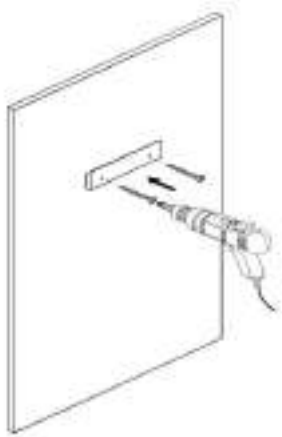

4

5

Suggestion: Fix the faucet onto the Top Between 2 and 3

GENEVA **Mirror Installation**

Required Tools(Not Included)			
			
Electric Drill	Drill Bit	Tape	Pencil
Supplied Spare Part  (Anchors)		 (Screws)	

1

2

3

4

5

6