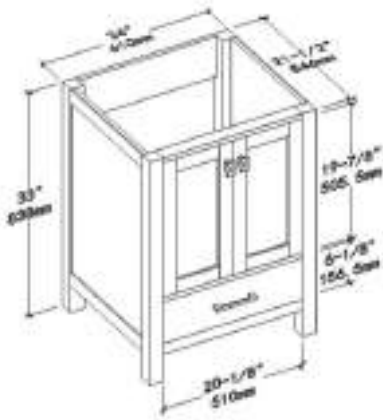

BLOSSOM®

luxury made simple

V8026 24

V8026 30

V8026 36

V8026 48

V8026 60

GENEVA

BACK VIEW

TOP VIEW

V8026 36

BACK VIEW

TOP VIEW

V8026 48

BACK VIEW

TOP VIEW

V8026 60

BACK VIEW

TOP VIEW

SIDE VIEW

Features

- Solid wood construction and ply-wood case
- Soft-closing doors and full-extension soft closing
Drawers with dovetail construction.
- Adjustable screws for legs (1/2")
- Matching wooden frame mirrors

Vanities Dimension

V8026 24	24"x21-1/2"x33"
V8026 30	30"x21-1/2"x33"
V8026 36	36"x21-1/2"x33"
V8026 48	48"x21-1/2"x33"
V8026 60	60"x21-1/2"x33"

Item Number	Finishing	Pack Dimension	Gross Weight
V8026 24 01	MATT WHITE	26"x23-1/2"x35"	69 LBS
V8026 24 15	METAL GREY	26"x23-1/2"x35"	69 LBS
V8026 24 25	NAVY BLUE	26"x23-1/2"x35"	69 LBS
V8026 30 01	MATT WHITE	32"x23-1/2"x35"	72 LBS
V8026 30 15	METAL GREY	32"x23-1/2"x35"	72 LBS
V8026 30 25	NAVY BLUE	32"x23-1/2"x35"	72 LBS
V8026 36 01	MATT WHITE	38"x23-1/2"x35"	110 LBS
V8026 36 15	METAL GREY	38"x23-1/2"x35"	110 LBS
V8026 36 25	NAVY BLUE	38"x23-1/2"x35"	110 LBS
V8026 48 01	MATT WHITE	50"x23-1/2"x35"	155 LBS
V8026 48 15	METAL GREY	50"x23-1/2"x35"	155 LBS
V8026 48 25	NAVY BLUE	50"x23-1/2"x35"	155 LBS
V8026 60 01	MATT WHITE	62"x23-1/2"x35"	162 LBS
V8026 60 15	METAL GREY	62"x23-1/2"x35"	162 LBS
V8026 60 25	NAVY BLUE	62"x23-1/2"x35"	162 LBS