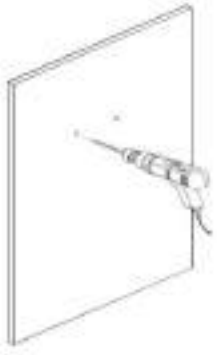

GENEVA **Mirror Installation**

Required Tools(Not Included)			
Electric Drill	Drill Bit	Tape	Pencil
Supplied Spare Part (Anchors)		(Screws)	

1

2

3

4

5

6