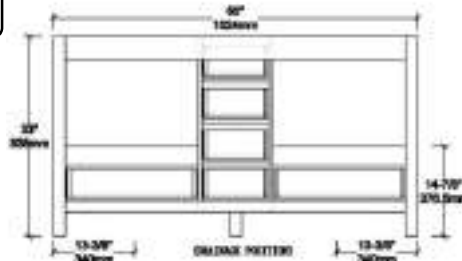

BACK VIEW

TOP VIEW

V8026 36

BACK VIEW

TOP VIEW

V8026 48

BACK VIEW

TOP VIEW

V8026 60

BACK VIEW

TOP VIEW

SIDE VIEW

Features

- Solid wood construction and ply-wood case
- Soft-closing doors and full-extension soft closing
Drawers with dovetail construction.
- Adjustable screws for legs (1/2")
- Matching wooden frame mirrors

Vanities Dimension

V8026 24	24"x21-1/2"x33"
V8026 30	30"x21-1/2"x33"
V8026 36	36"x21-1/2"x33"
V8026 48	48"x21-1/2"x33"
V8026 60	60"x21-1/2"x33"

Item Number	Finishing	Pack Dimension	Gross Weight
V8026 24 01	MATT WHITE	26"x23-1/2"x35"	69 LBS
V8026 24 15	METAL GREY	26"x23-1/2"x35"	69 LBS
V8026 24 25	NAVY BLUE	26"x23-1/2"x35"	69 LBS
V8026 30 01	MATT WHITE	32"x23-1/2"x35"	72 LBS
V8026 30 15	METAL GREY	32"x23-1/2"x35"	72 LBS
V8026 30 25	NAVY BLUE	32"x23-1/2"x35"	72 LBS
V8026 36 01	MATT WHITE	38"x23-1/2"x35"	110 LBS
V8026 36 15	METAL GREY	38"x23-1/2"x35"	110 LBS
V8026 36 25	NAVY BLUE	38"x23-1/2"x35"	110 LBS
V8026 48 01	MATT WHITE	50"x23-1/2"x35"	155 LBS
V8026 48 15	METAL GREY	50"x23-1/2"x35"	155 LBS
V8026 48 25	NAVY BLUE	50"x23-1/2"x35"	155 LBS
V8026 60 01	MATT WHITE	62"x23-1/2"x35"	162 LBS
V8026 60 15	METAL GREY	62"x23-1/2"x35"	162 LBS
V8026 60 25	NAVY BLUE	62"x23-1/2"x35"	162 LBS