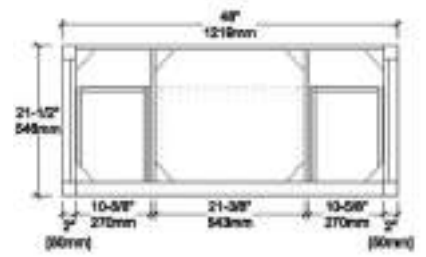

BACK VIEW

TOP VIEW

V8026 36

BACK VIEW

TOP VIEW

V8026 48

BACK VIEW

TOP VIEW

Vanities Dimension

V8026 24	24"x21-1/2"x33"
V8026 30	30"x21-1/2"x33"
V8026 36	36"x21-1/2"x33"
V8026 48	48"x21-1/2"x33"
V8026 60	60"x21-1/2"x33"

Item Number	Finishing	Pack Dimension	Gross Weight
V8026 24 01	MATT WHITE	26"x23-1/2"x35"	69 LBS
V8026 24 15	METAL GREY	26"x23-1/2"x35"	69 LBS
V8026 24 25	NAVY BLUE	26"x23-1/2"x35"	69 LBS
V8026 30 01	MATT WHITE	32"x23-1/2"x35"	72 LBS
V8026 30 15	METAL GREY	32"x23-1/2"x35"	72 LBS
V8026 30 25	NAVY BLUE	32"x23-1/2"x35"	72 LBS
V8026 36 01	MATT WHITE	38"x23-1/2"x35"	110 LBS
V8026 36 15	METAL GREY	38"x23-1/2"x35"	110 LBS
V8026 36 25	NAVY BLUE	38"x23-1/2"x35"	110 LBS
V8026 48 01	MATT WHITE	50"x23-1/2"x35"	155 LBS
V8026 48 15	METAL GREY	50"x23-1/2"x35"	155 LBS
V8026 48 25	NAVY BLUE	50"x23-1/2"x35"	155 LBS
V8026 60 01	MATT WHITE	62"x23-1/2"x35"	162 LBS
V8026 60 15	METAL GREY	62"x23-1/2"x35"	162 LBS
V8026 60 25	NAVY BLUE	62"x23-1/2"x35"	162 LBS