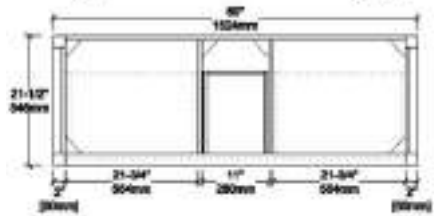

BACK VIEW

TOP VIEW

V8026 36

BACK VIEW

TOP VIEW

V8026 48

BACK VIEW

TOP VIEW

V8026 60

BACK VIEW

TOP VIEW

SIDE VIEW

Features

- Solid wood construction and ply-wood case
- Soft-closing doors and full-extension soft closing
Drawers with dovetail construction.
- Adjustable screws for legs (1/2")
- Matching wooden frame mirrors

Vanities Dimension

V8026 24	24"x21-1/2"x33"
V8026 30	30"x21-1/2"x33"
V8026 36	36"x21-1/2"x33"
V8026 48	48"x21-1/2"x33"
V8026 60	60"x21-1/2"x33"

Item Number	Finishing	Pack Dimension	Gross Weight
V8026 24 01	MATT WHITE	26"x23-1/2"x35"	69 LBS
V8026 24 15	METAL GREY	26"x23-1/2"x35"	69 LBS
V8026 24 25	NAVY BLUE	26"x23-1/2"x35"	69 LBS
V8026 30 01	MATT WHITE	32"x23-1/2"x35"	72 LBS
V8026 30 15	METAL GREY	32"x23-1/2"x35"	72 LBS
V8026 30 25	NAVY BLUE	32"x23-1/2"x35"	72 LBS
V8026 36 01	MATT WHITE	38"x23-1/2"x35"	110 LBS
V8026 36 15	METAL GREY	38"x23-1/2"x35"	110 LBS
V8026 36 25	NAVY BLUE	38"x23-1/2"x35"	110 LBS
V8026 48 01	MATT WHITE	50"x23-1/2"x35"	155 LBS
V8026 48 15	METAL GREY	50"x23-1/2"x35"	155 LBS
V8026 48 25	NAVY BLUE	50"x23-1/2"x35"	155 LBS
V8026 60 01	MATT WHITE	62"x23-1/2"x35"	162 LBS
V8026 60 15	METAL GREY	62"x23-1/2"x35"	162 LBS
V8026 60 25	NAVY BLUE	62"x23-1/2"x35"	162 LBS