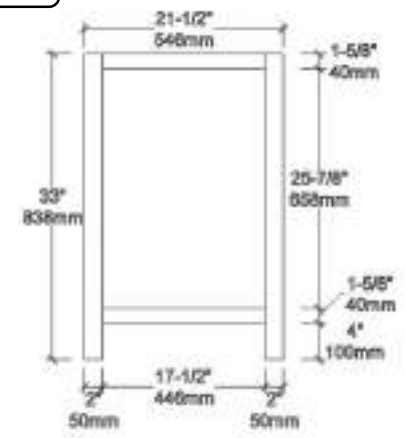

GENEVA

Vanities Specification

V8026 24

BACK VIEW

TOP VIEW

BACK VIEW

TOP VIEW

V8026 36

BACK VIEW

TOP VIEW

BACK VIEW

TOP VIEW

TOP VIEW

SIDE VIEW