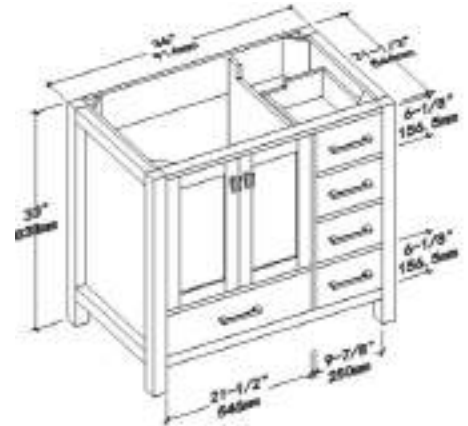

BLOSSOM®

luxury made simple

V8026 24

V8026 30

V8026 36

V8026 48

V8026 60

GENEVA

BACK VIEW

TOP VIEW

V8026 36

BACK VIEW

TOP VIEW

V8026 48

BACK VIEW

TOP VIEW

V8026 60

BACK VIEW

TOP VIEW

SIDE VIEW

Features

- Solid wood construction and ply-wood case
- Soft-closing doors and full-extension soft closing
Drawers with dovetail construction.
- Adjustable screws for legs (1/2")
- Matching wooden frame mirrors