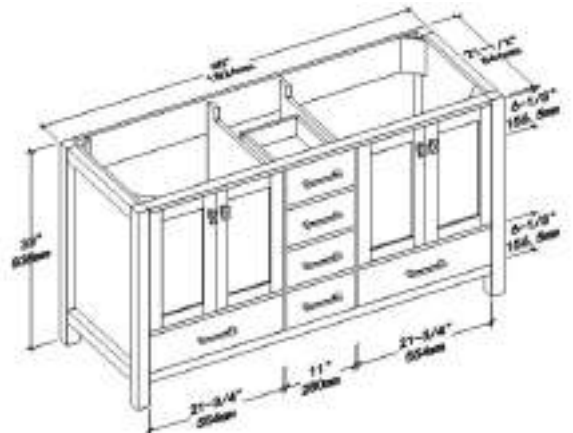

BLOSSOM®

luxury made simple

V8026 24

V8026 30

V8026 36

V8026 48

V8026 60

GENEVA

Series Vanities

Specification & Installation Guide

GENEVA

Vanities Specification

V8026 24

BACK VIEW

TOP VIEW

V8026 30

BACK VIEW

TOP VIEW

V8026 36

BACK VIEW

TOP VIEW

V8026 48

BACK VIEW

TOP VIEW

V8026 60

BACK VIEW

TOP VIEW

SIDE VIEW

Features

- Solid wood construction and ply-wood case
- Soft-closing doors and full-extension soft closing
Drawers with dovetail construction.
- Adjustable screws for legs (1/2")
- Matching wooden frame mirrors