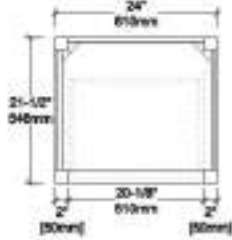

GENEVA

Vanities Specification

V8026 24

BACK VIEW

TOP VIEW

BACK VIEW

TOP VIEW

V8026 36

BACK VIEW

TOP VIEW

BACK VIEW

TOP VIEW

TOP VIEW