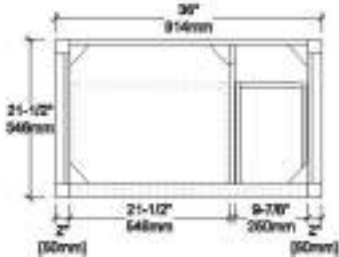

BACK VIEW

TOP VIEW

V8026 36

BACK VIEW

TOP VIEW

V8026 48

BACK VIEW

TOP VIEW

Vanities Dimension

V8026 24	24"x21-1/2"x33"
V8026 30	30"x21-1/2"x33"
V8026 36	36"x21-1/2"x33"
V8026 48	48"x21-1/2"x33"
V8026 60	60"x21-1/2"x33"

Item Number	Finishing	Pack Dimension	Gross Weight
V8026 24 01	MATT WHITE	26"x23-1/2"x35"	69 LBS
V8026 24 15	METAL GREY	26"x23-1/2"x35"	69 LBS
V8026 24 25	NAVY BLUE	26"x23-1/2"x35"	69 LBS
V8026 30 01	MATT WHITE	32"x23-1/2"x35"	72 LBS
V8026 30 15	METAL GREY	32"x23-1/2"x35"	72 LBS
V8026 30 25	NAVY BLUE	32"x23-1/2"x35"	72 LBS
V8026 36 01	MATT WHITE	38"x23-1/2"x35"	110 LBS
V8026 36 15	METAL GREY	38"x23-1/2"x35"	110 LBS
V8026 36 25	NAVY BLUE	38"x23-1/2"x35"	110 LBS
V8026 48 01	MATT WHITE	50"x23-1/2"x35"	155 LBS
V8026 48 15	METAL GREY	50"x23-1/2"x35"	155 LBS
V8026 48 25	NAVY BLUE	50"x23-1/2"x35"	155 LBS
V8026 60 01	MATT WHITE	62"x23-1/2"x35"	162 LBS
V8026 60 15	METAL GREY	62"x23-1/2"x35"	162 LBS
V8026 60 25	NAVY BLUE	62"x23-1/2"x35"	162 LBS