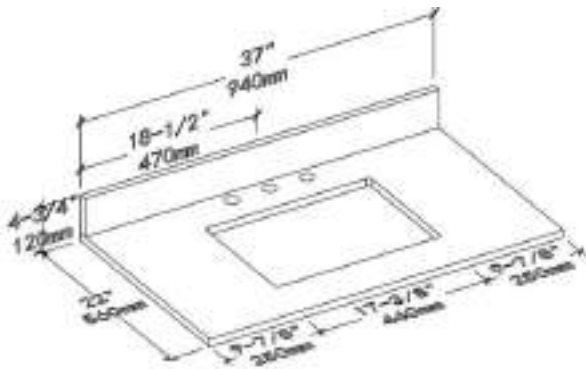

GENEVA

Top Specification

Item Number	Match Top Code	Top Dimension	Top Material
V8026 24 01/15/25	CT5 2422 03 2015	25"x22"	Carrara Marble
V8026 30 01/15/25	CT5 3022 03	31"x22"	Carrara Marble
V8026 36 01/15/25	CT5 3622 03	37"x22"	Carrara Marble
V8026 48 01/15/25	CT5 4822 03	49"x22"	Carrara Marble
V8026 60 01/15/25	CT5 6022 03	61"x22"	Carrara Marble

CT5 3622 03