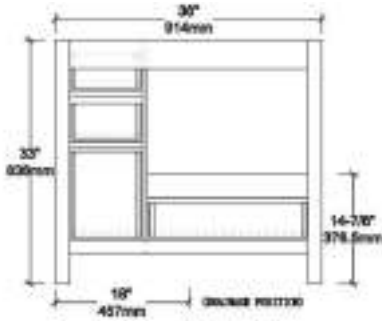

BACK VIEW

TOP VIEW

V8026 36

BACK VIEW

TOP VIEW

V8026 48

BACK VIEW

TOP VIEW

V8026 60

BACK VIEW

TOP VIEW

SIDE VIEW

Features

- Solid wood construction and ply-wood case
- Soft-closing doors and full-extension soft closing
Drawers with dovetail construction.
- Adjustable screws for legs (1/2")
- Matching wooden frame mirrors

Vanities Dimension

V8026 24	24"x21-1/2"x33"
V8026 30	30"x21-1/2"x33"
V8026 36	36"x21-1/2"x33"
V8026 48	48"x21-1/2"x33"
V8026 60	60"x21-1/2"x33"

Item Number	Finishing	Pack Dimension	Gross Weight
V8026 24 01	MATT WHITE	26"x23-1/2"x35"	69 LBS
V8026 24 15	METAL GREY	26"x23-1/2"x35"	69 LBS
V8026 24 25	NAVY BLUE	26"x23-1/2"x35"	69 LBS
V8026 30 01	MATT WHITE	32"x23-1/2"x35"	72 LBS
V8026 30 15	METAL GREY	32"x23-1/2"x35"	72 LBS
V8026 30 25	NAVY BLUE	32"x23-1/2"x35"	72 LBS
V8026 36 01	MATT WHITE	38"x23-1/2"x35"	110 LBS
V8026 36 15	METAL GREY	38"x23-1/2"x35"	110 LBS
V8026 36 25	NAVY BLUE	38"x23-1/2"x35"	110 LBS
V8026 48 01	MATT WHITE	50"x23-1/2"x35"	155 LBS
V8026 48 15	METAL GREY	50"x23-1/2"x35"	155 LBS
V8026 48 25	NAVY BLUE	50"x23-1/2"x35"	155 LBS
V8026 60 01	MATT WHITE	62"x23-1/2"x35"	162 LBS
V8026 60 15	METAL GREY	62"x23-1/2"x35"	162 LBS
V8026 60 25	NAVY BLUE	62"x23-1/2"x35"	162 LBS