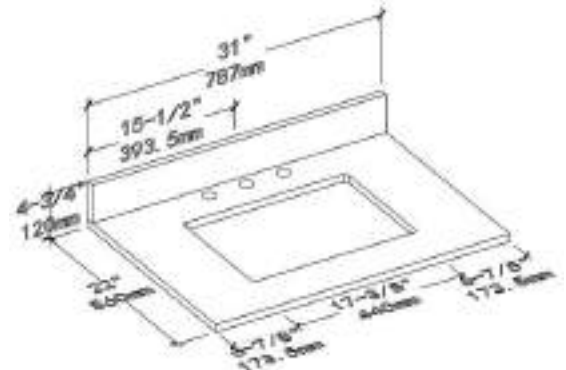

GENEVA

Top Specification

Item Number	Match Top Code	Top Dimension	Top Material
V8026 24 01/15/25	CT5 2422 03 2015	25"x22"	Carrara Marble
V8026 30 01/15/25	CT5 3022 03	31"x22"	Carrara Marble
V8026 36 01/15/25	CT5 3622 03	37"x22"	Carrara Marble
V8026 48 01/15/25	CT5 4822 03	49"x22"	Carrara Marble
V8026 60 01/15/25	CT5 6022 03	61"x22"	Carrara Marble

CT5 3022 03