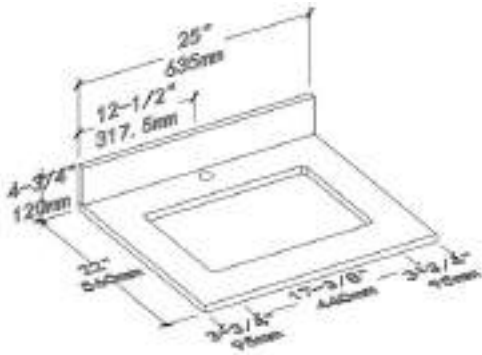

GENEVA

Top Specification

Item Number	Match Top Code	Top Dimension	Top Material
V8026 24 01/15/25	CT5 2422 03 2015	25"x22"	Carrara Marble
V8026 30 01/15/25	CT5 3022 03	31"x22"	Carrara Marble
V8026 36 01/15/25	CT5 3622 03	37"x22"	Carrara Marble
V8026 48 01/15/25	CT5 4822 03	49"x22"	Carrara Marble
V8026 60 01/15/25	CT5 6022 03	61"x22"	Carrara Marble

CT5 2422 03 2015