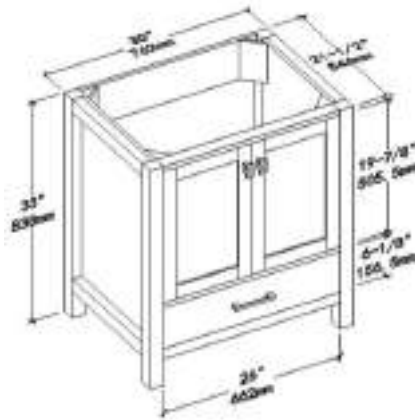

BLOSSOM®

luxury made simple

V8026 24

V8026 30

V8026 36

V8026 48

V8026 60

GENEVA

BACK VIEW

TOP VIEW

V8026 36

BACK VIEW

TOP VIEW

V8026 48

BACK VIEW

TOP VIEW

V8026 60

BACK VIEW

TOP VIEW

SIDE VIEW

Features

- Solid wood construction and ply-wood case
- Soft-closing doors and full-extension soft closing
Drawers with dovetail construction.
- Adjustable screws for legs (1/2")
- Matching wooden frame mirrors

Vanities Dimension

V8026 24	24"x21-1/2"x33"
V8026 30	30"x21-1/2"x33"
V8026 36	36"x21-1/2"x33"
V8026 48	48"x21-1/2"x33"
V8026 60	60"x21-1/2"x33"

Item Number	Finishing	Pack Dimension	Gross Weight
V8026 24 01	MATT WHITE	26"x23-1/2"x35"	69 LBS
V8026 24 15	METAL GREY	26"x23-1/2"x35"	69 LBS
V8026 24 25	NAVY BLUE	26"x23-1/2"x35"	69 LBS
V8026 30 01	MATT WHITE	32"x23-1/2"x35"	72 LBS
V8026 30 15	METAL GREY	32"x23-1/2"x35"	72 LBS
V8026 30 25	NAVY BLUE	32"x23-1/2"x35"	72 LBS
V8026 36 01	MATT WHITE	38"x23-1/2"x35"	110 LBS
V8026 36 15	METAL GREY	38"x23-1/2"x35"	110 LBS
V8026 36 25	NAVY BLUE	38"x23-1/2"x35"	110 LBS
V8026 48 01	MATT WHITE	50"x23-1/2"x35"	155 LBS
V8026 48 15	METAL GREY	50"x23-1/2"x35"	155 LBS
V8026 48 25	NAVY BLUE	50"x23-1/2"x35"	155 LBS
V8026 60 01	MATT WHITE	62"x23-1/2"x35"	162 LBS
V8026 60 15	METAL GREY	62"x23-1/2"x35"	162 LBS
V8026 60 25	NAVY BLUE	62"x23-1/2"x35"	162 LBS