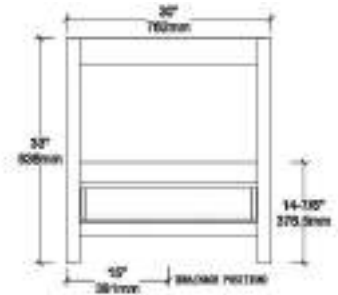

BACK VIEW

TOP VIEW

V8026 36

BACK VIEW

TOP VIEW

V8026 48

BACK VIEW

TOP VIEW

V8026 60

BACK VIEW

TOP VIEW

SIDE VIEW

Features

- Solid wood construction and ply-wood case
- Soft-closing doors and full-extension soft closing
Drawers with dovetail construction.
- Adjustable screws for legs (1/2")
- Matching wooden frame mirrors

Vanities Dimension

V8026 24	24"x21-1/2"x33"
V8026 30	30"x21-1/2"x33"
V8026 36	36"x21-1/2"x33"
V8026 48	48"x21-1/2"x33"
V8026 60	60"x21-1/2"x33"

Item Number	Finishing	Pack Dimension	Gross Weight
V8026 24 01	MATT WHITE	26"x23-1/2"x35"	69 LBS
V8026 24 15	METAL GREY	26"x23-1/2"x35"	69 LBS
V8026 24 25	NAVY BLUE	26"x23-1/2"x35"	69 LBS
V8026 30 01	MATT WHITE	32"x23-1/2"x35"	72 LBS
V8026 30 15	METAL GREY	32"x23-1/2"x35"	72 LBS
V8026 30 25	NAVY BLUE	32"x23-1/2"x35"	72 LBS
V8026 36 01	MATT WHITE	38"x23-1/2"x35"	110 LBS
V8026 36 15	METAL GREY	38"x23-1/2"x35"	110 LBS
V8026 36 25	NAVY BLUE	38"x23-1/2"x35"	110 LBS
V8026 48 01	MATT WHITE	50"x23-1/2"x35"	155 LBS
V8026 48 15	METAL GREY	50"x23-1/2"x35"	155 LBS
V8026 48 25	NAVY BLUE	50"x23-1/2"x35"	155 LBS
V8026 60 01	MATT WHITE	62"x23-1/2"x35"	162 LBS
V8026 60 15	METAL GREY	62"x23-1/2"x35"	162 LBS
V8026 60 25	NAVY BLUE	62"x23-1/2"x35"	162 LBS

Item Number	Matching Mirror Code	Matching Mirror Size
V8026 24 01/15/25	M6 24 01/15/25	21-1/2"x31-1/2"
V8026 30 01/15/25	M6 30 01/15/25	27-1/2"x31-1/2"
V8026 36 01/15/25	M6 36 01/15/25	33-1/2"x31-1/2"
V8026 48 01/15/25	M6 48 01/15/25	47-1/4"x31-1/2"
V8026 60 01/15/25	M6 24 01/15/25	21-1/2"x31-1/2"(TWO)