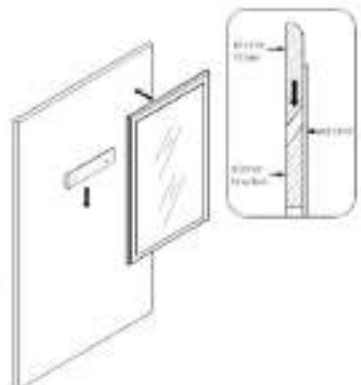

4

5

Suggestion: Fix the faucet onto the Top Between 2 and 3

GENEVA **Mirror Installation**

Required Tools(Not Included)			
			
Electric Drill	Drill Bit	Tape	Pencil
Supplied Spare Part  (Anchors)		 (Screws)	

1

2

3

4

5

6