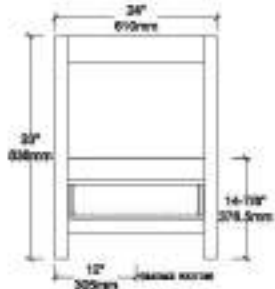

GENEVA

Vanities Specification

V8026 24

BACK VIEW