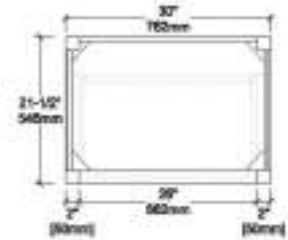

BACK VIEW

TOP VIEW

V8026 36

BACK VIEW

TOP VIEW

V8026 48

BACK VIEW

TOP VIEW

Vanities Dimension

V8026 24	24"x21-1/2"x33"
V8026 30	30"x21-1/2"x33"
V8026 36	36"x21-1/2"x33"
V8026 48	48"x21-1/2"x33"
V8026 60	60"x21-1/2"x33"

Item Number	Finishing	Pack Dimension	Gross Weight
V8026 24 01	MATT WHITE	26"x23-1/2"x35"	69 LBS
V8026 24 15	METAL GREY	26"x23-1/2"x35"	69 LBS
V8026 24 25	NAVY BLUE	26"x23-1/2"x35"	69 LBS
V8026 30 01	MATT WHITE	32"x23-1/2"x35"	72 LBS
V8026 30 15	METAL GREY	32"x23-1/2"x35"	72 LBS
V8026 30 25	NAVY BLUE	32"x23-1/2"x35"	72 LBS
V8026 36 01	MATT WHITE	38"x23-1/2"x35"	110 LBS
V8026 36 15	METAL GREY	38"x23-1/2"x35"	110 LBS
V8026 36 25	NAVY BLUE	38"x23-1/2"x35"	110 LBS
V8026 48 01	MATT WHITE	50"x23-1/2"x35"	155 LBS
V8026 48 15	METAL GREY	50"x23-1/2"x35"	155 LBS
V8026 48 25	NAVY BLUE	50"x23-1/2"x35"	155 LBS
V8026 60 01	MATT WHITE	62"x23-1/2"x35"	162 LBS
V8026 60 15	METAL GREY	62"x23-1/2"x35"	162 LBS
V8026 60 25	NAVY BLUE	62"x23-1/2"x35"	162 LBS